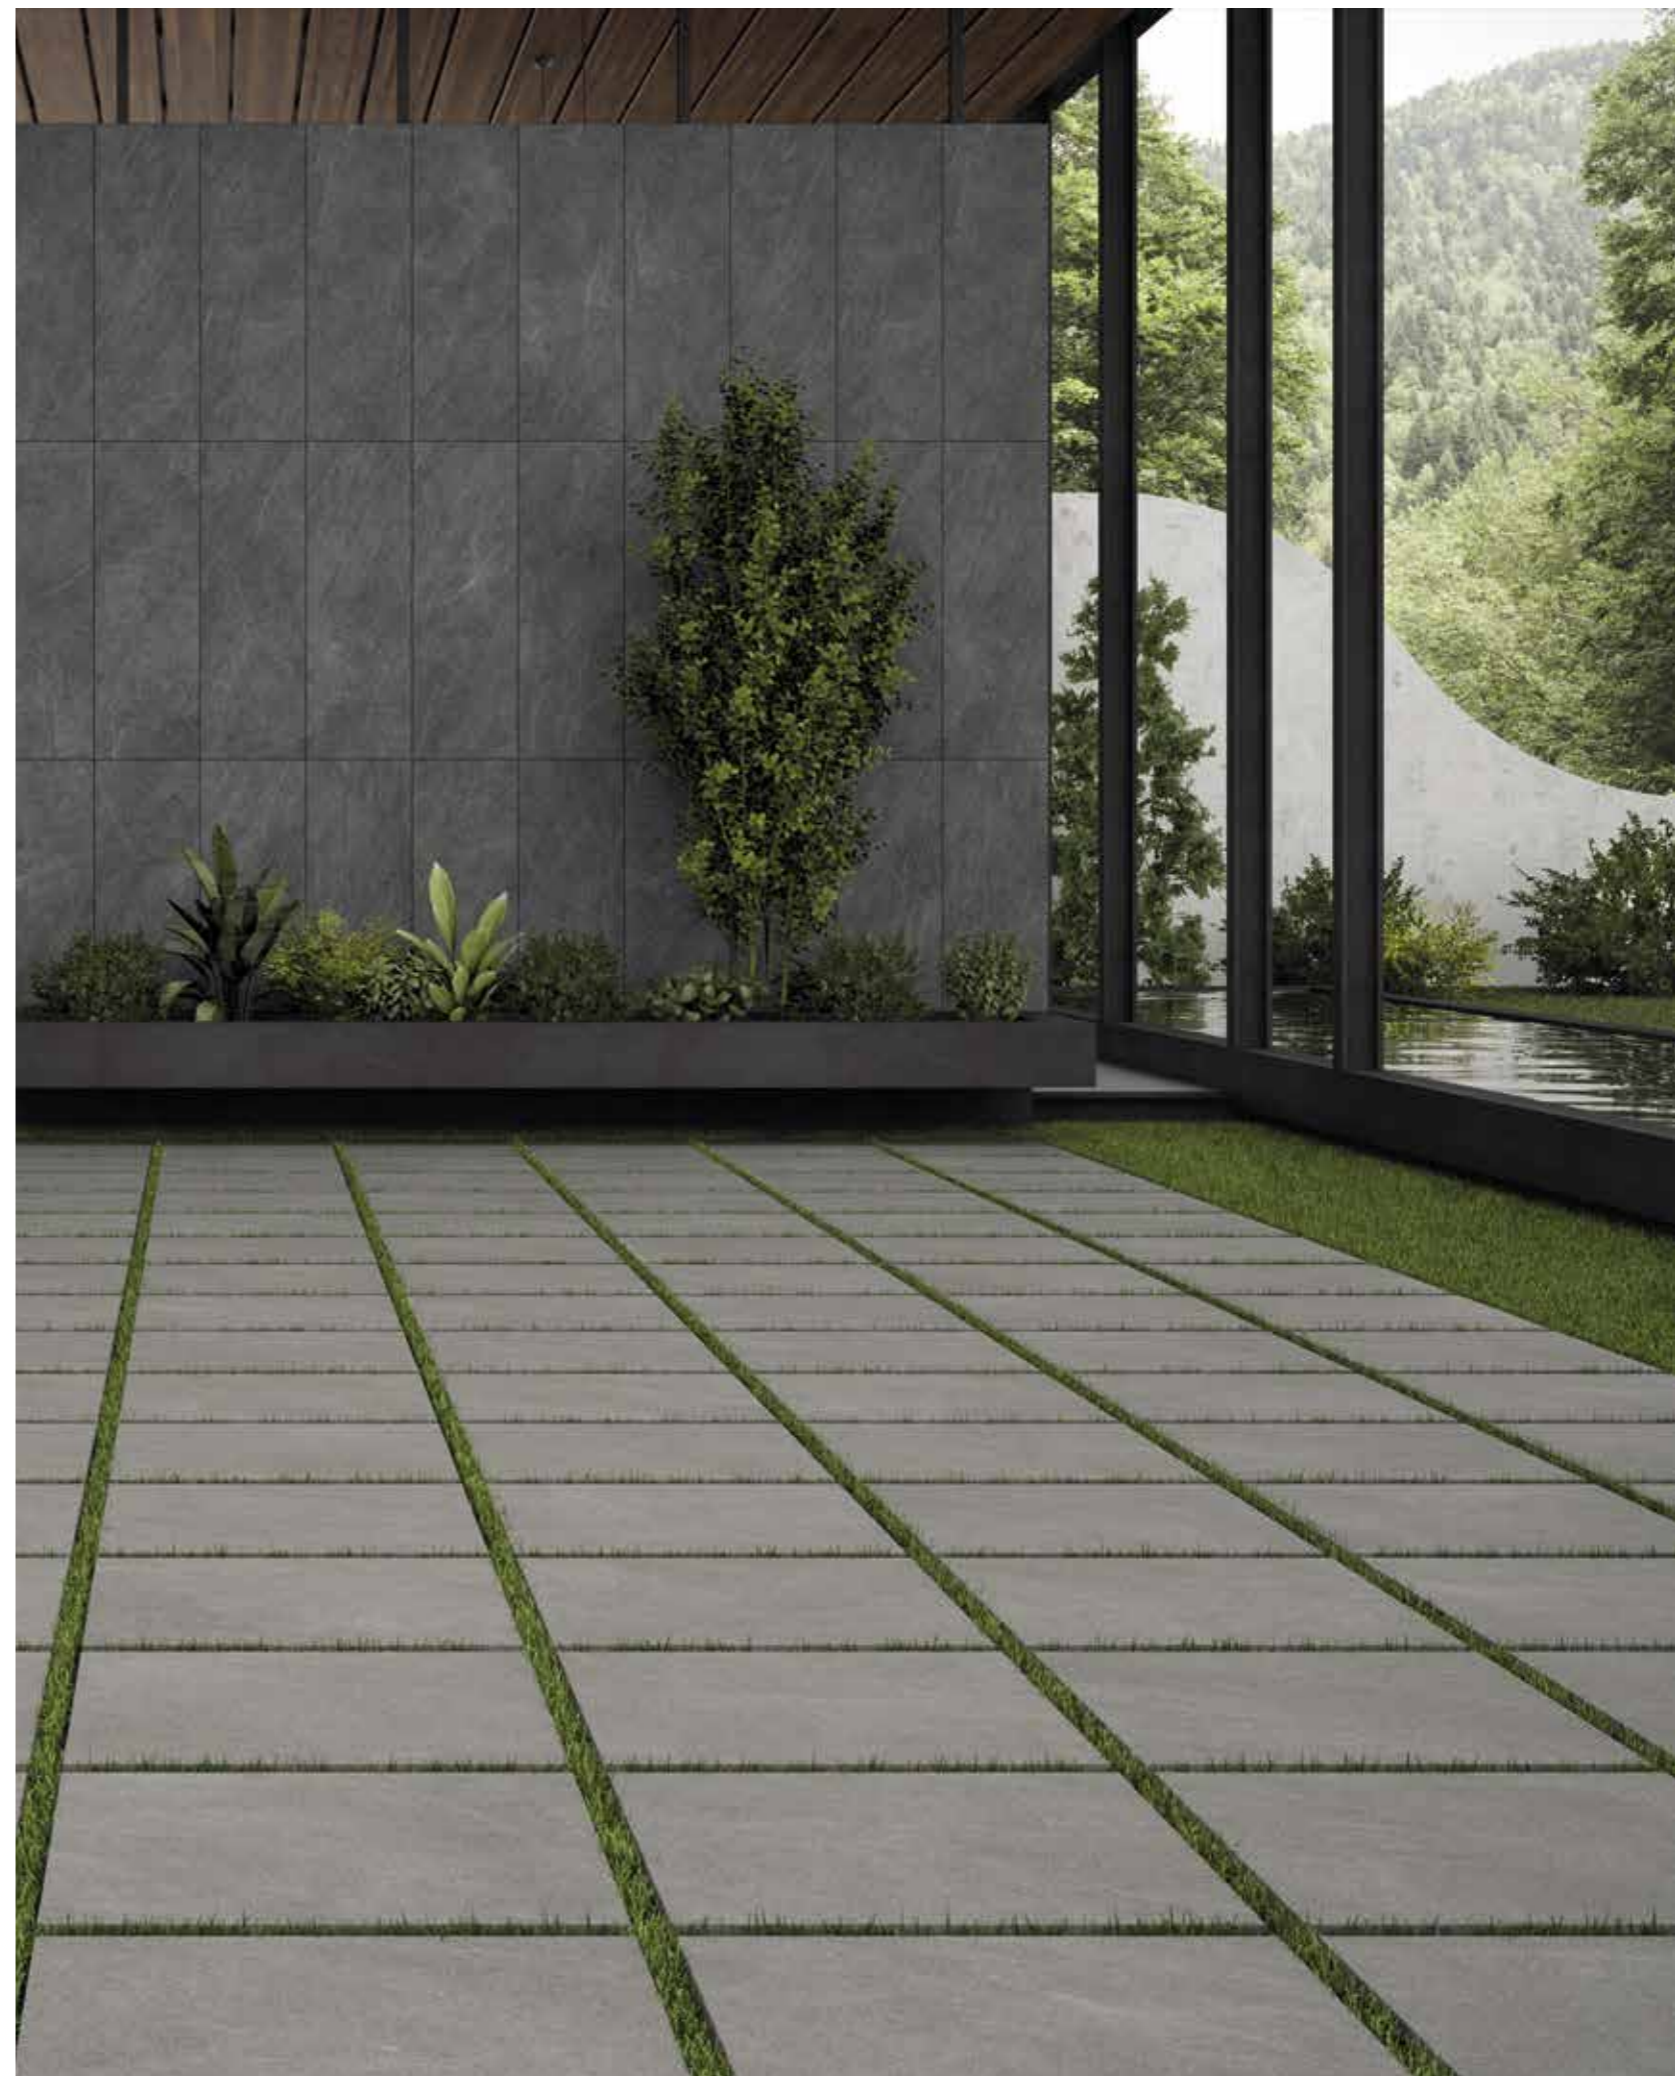

PLUS BETRIA ANTRACIA RECT INOUT 40X120CM RECT · 16"X47" / PLUS BETRIA GRIS RECT INOUT 60X60CM RECT · 24"X24"