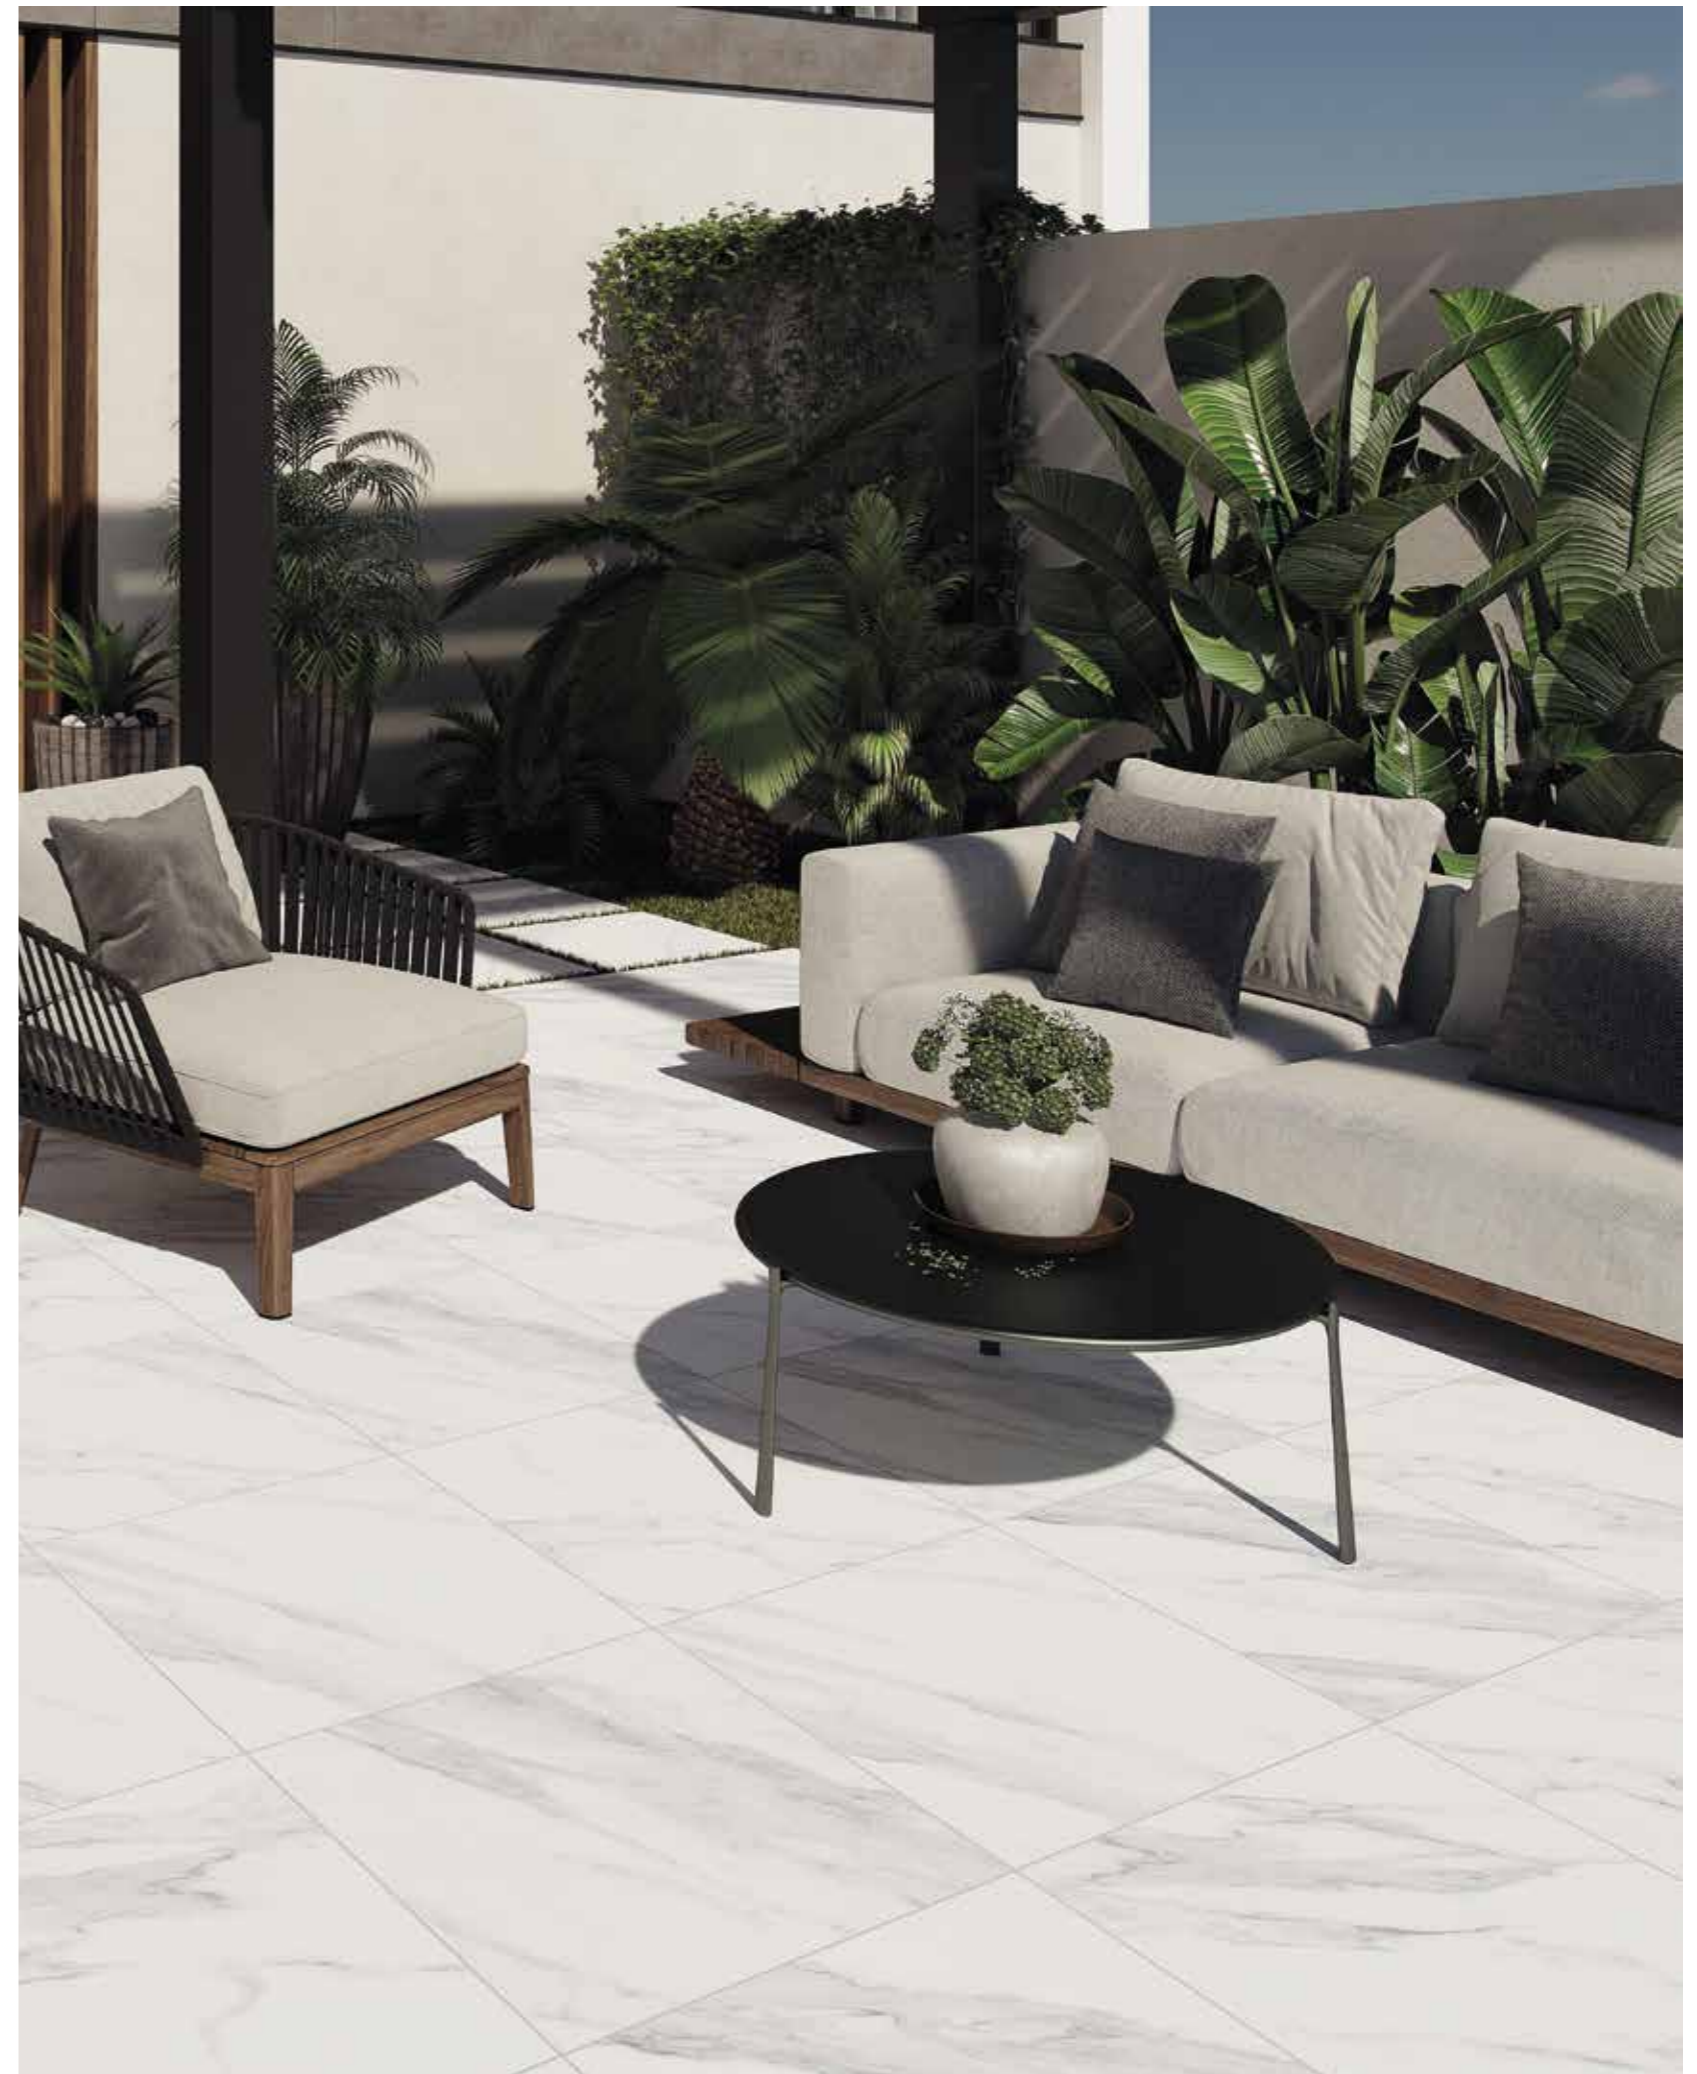

PLUS LANCASTER WHITE MT RECT. INOUT 60X60CM · 24"X24"