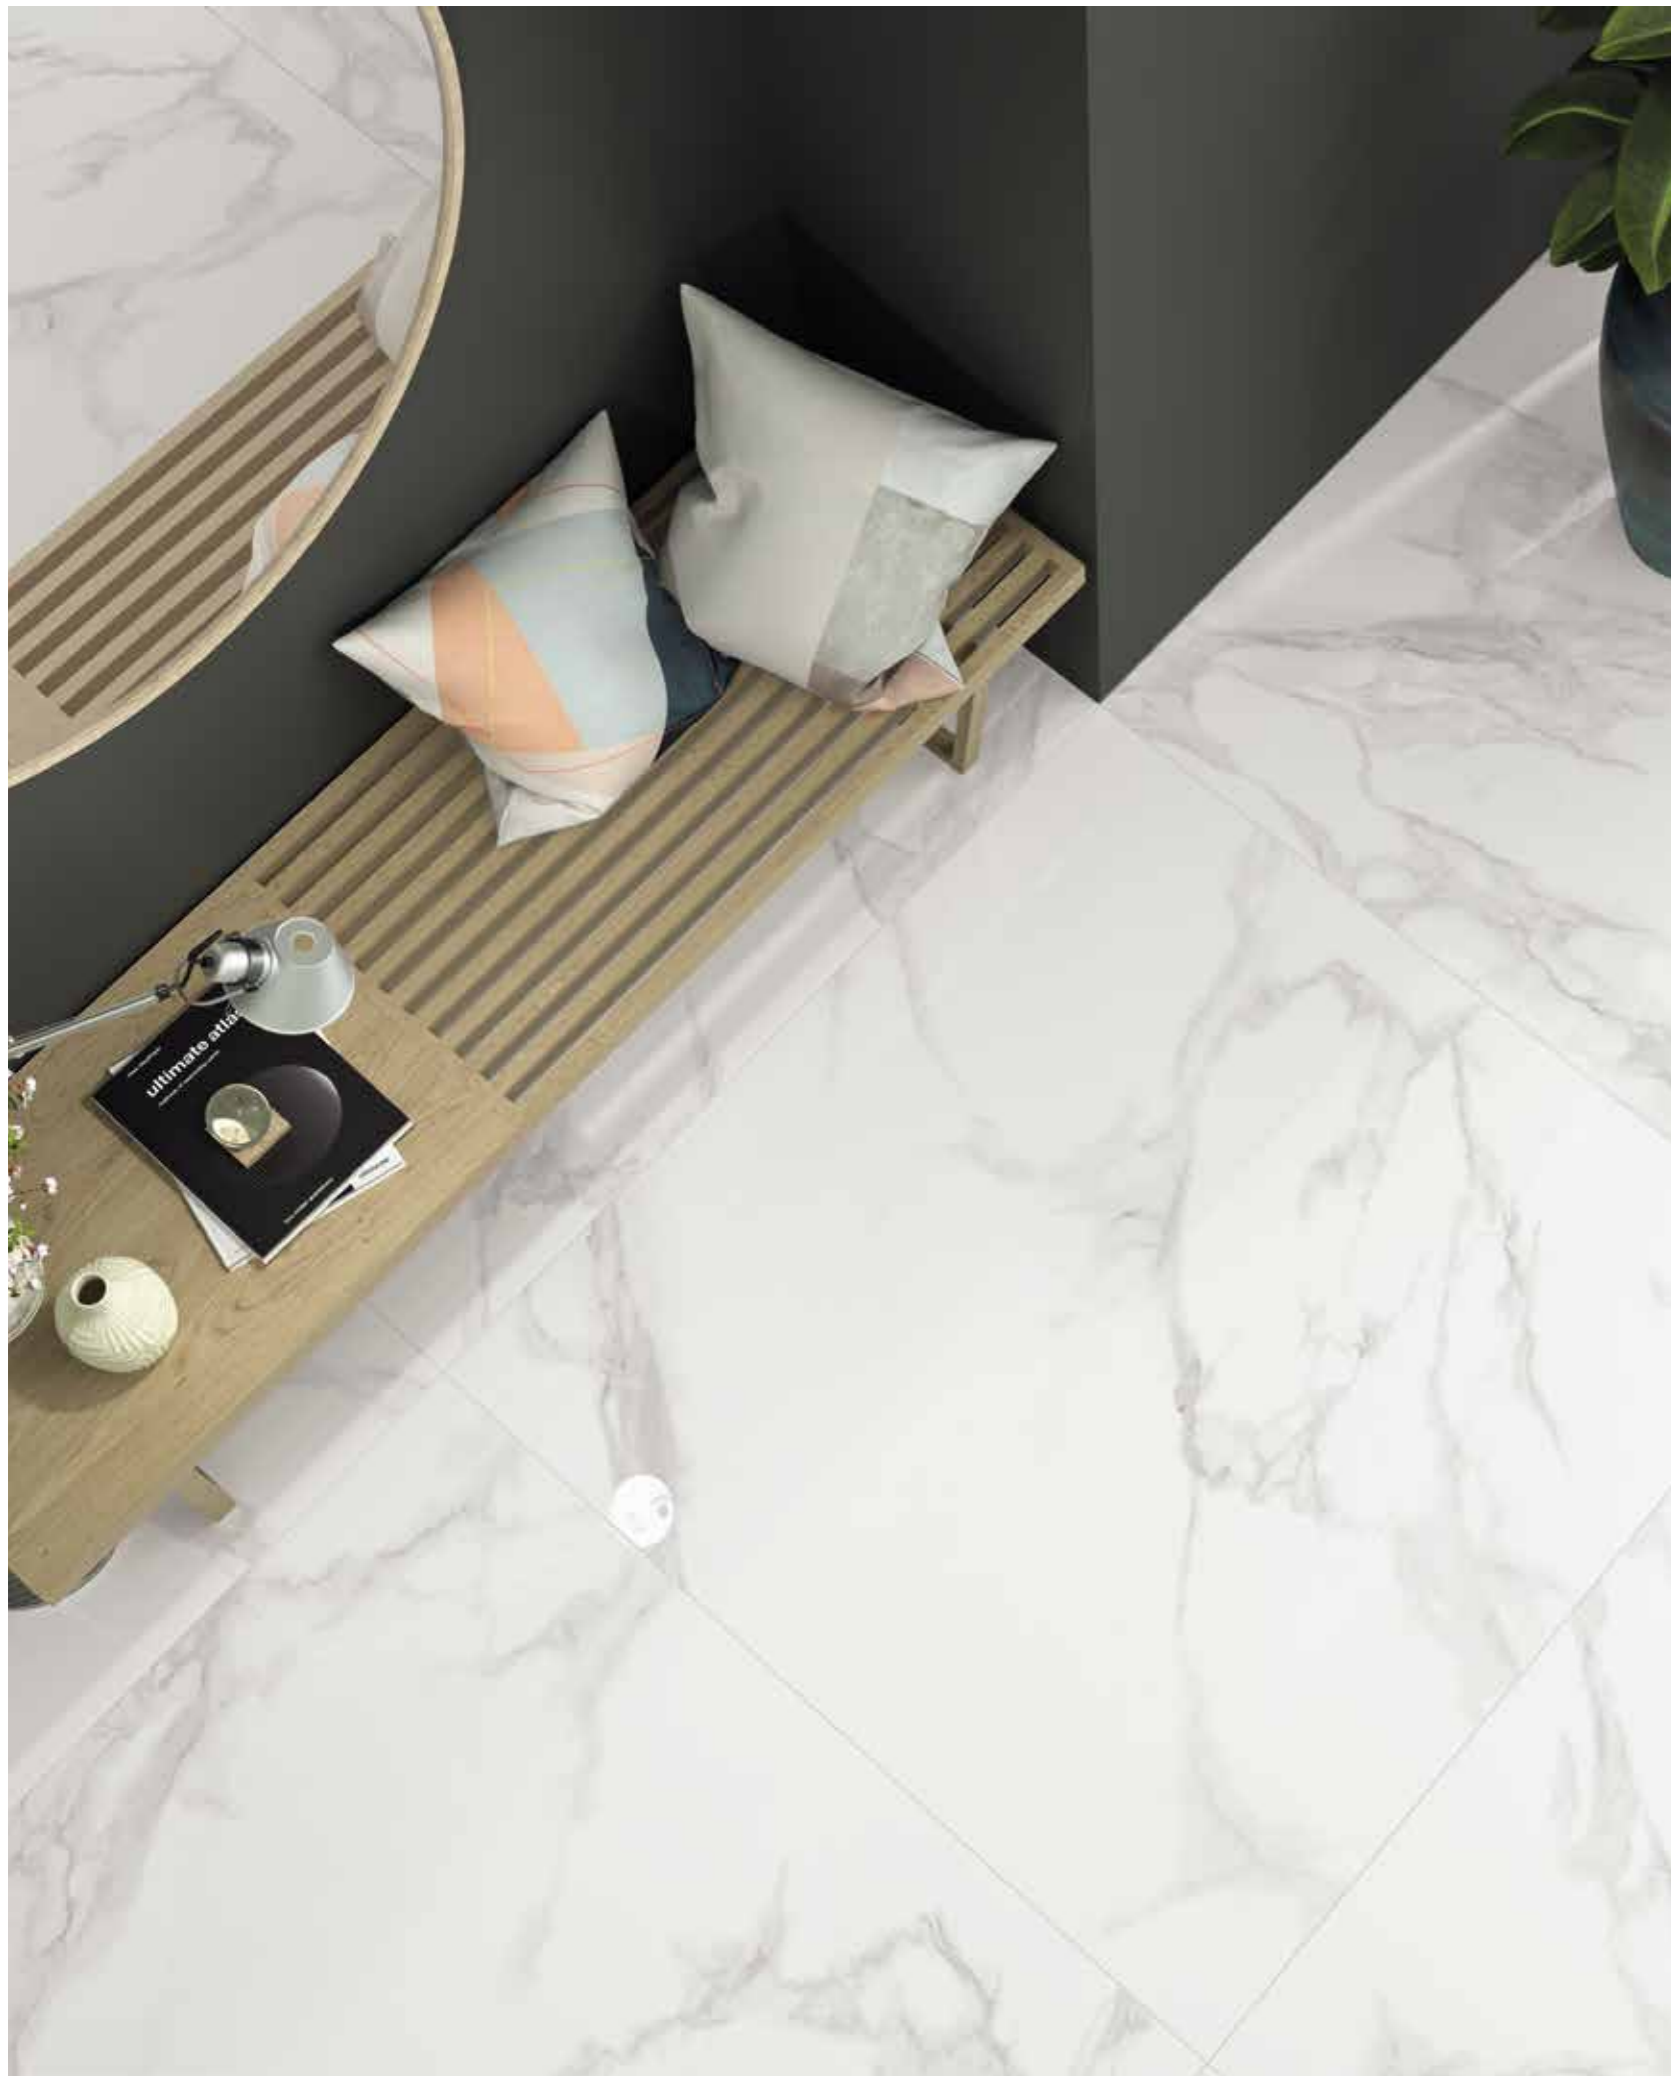

WHITE PUL

CAR5CS

CAR7CS

CASICS

ASTRA · PURITY WHITE PUL RECT. 60X120CM · 24"X47"

ASTRA · PURITY WHITE PUL. RECT. 120X120CM · 47"X47"

ASTRA · PURITY WHITE PUL. RECT. 60X120CM · 24"X47"

PURITY