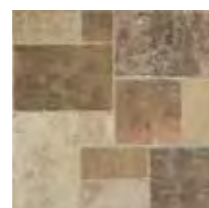

COTTO MT BAE9ES