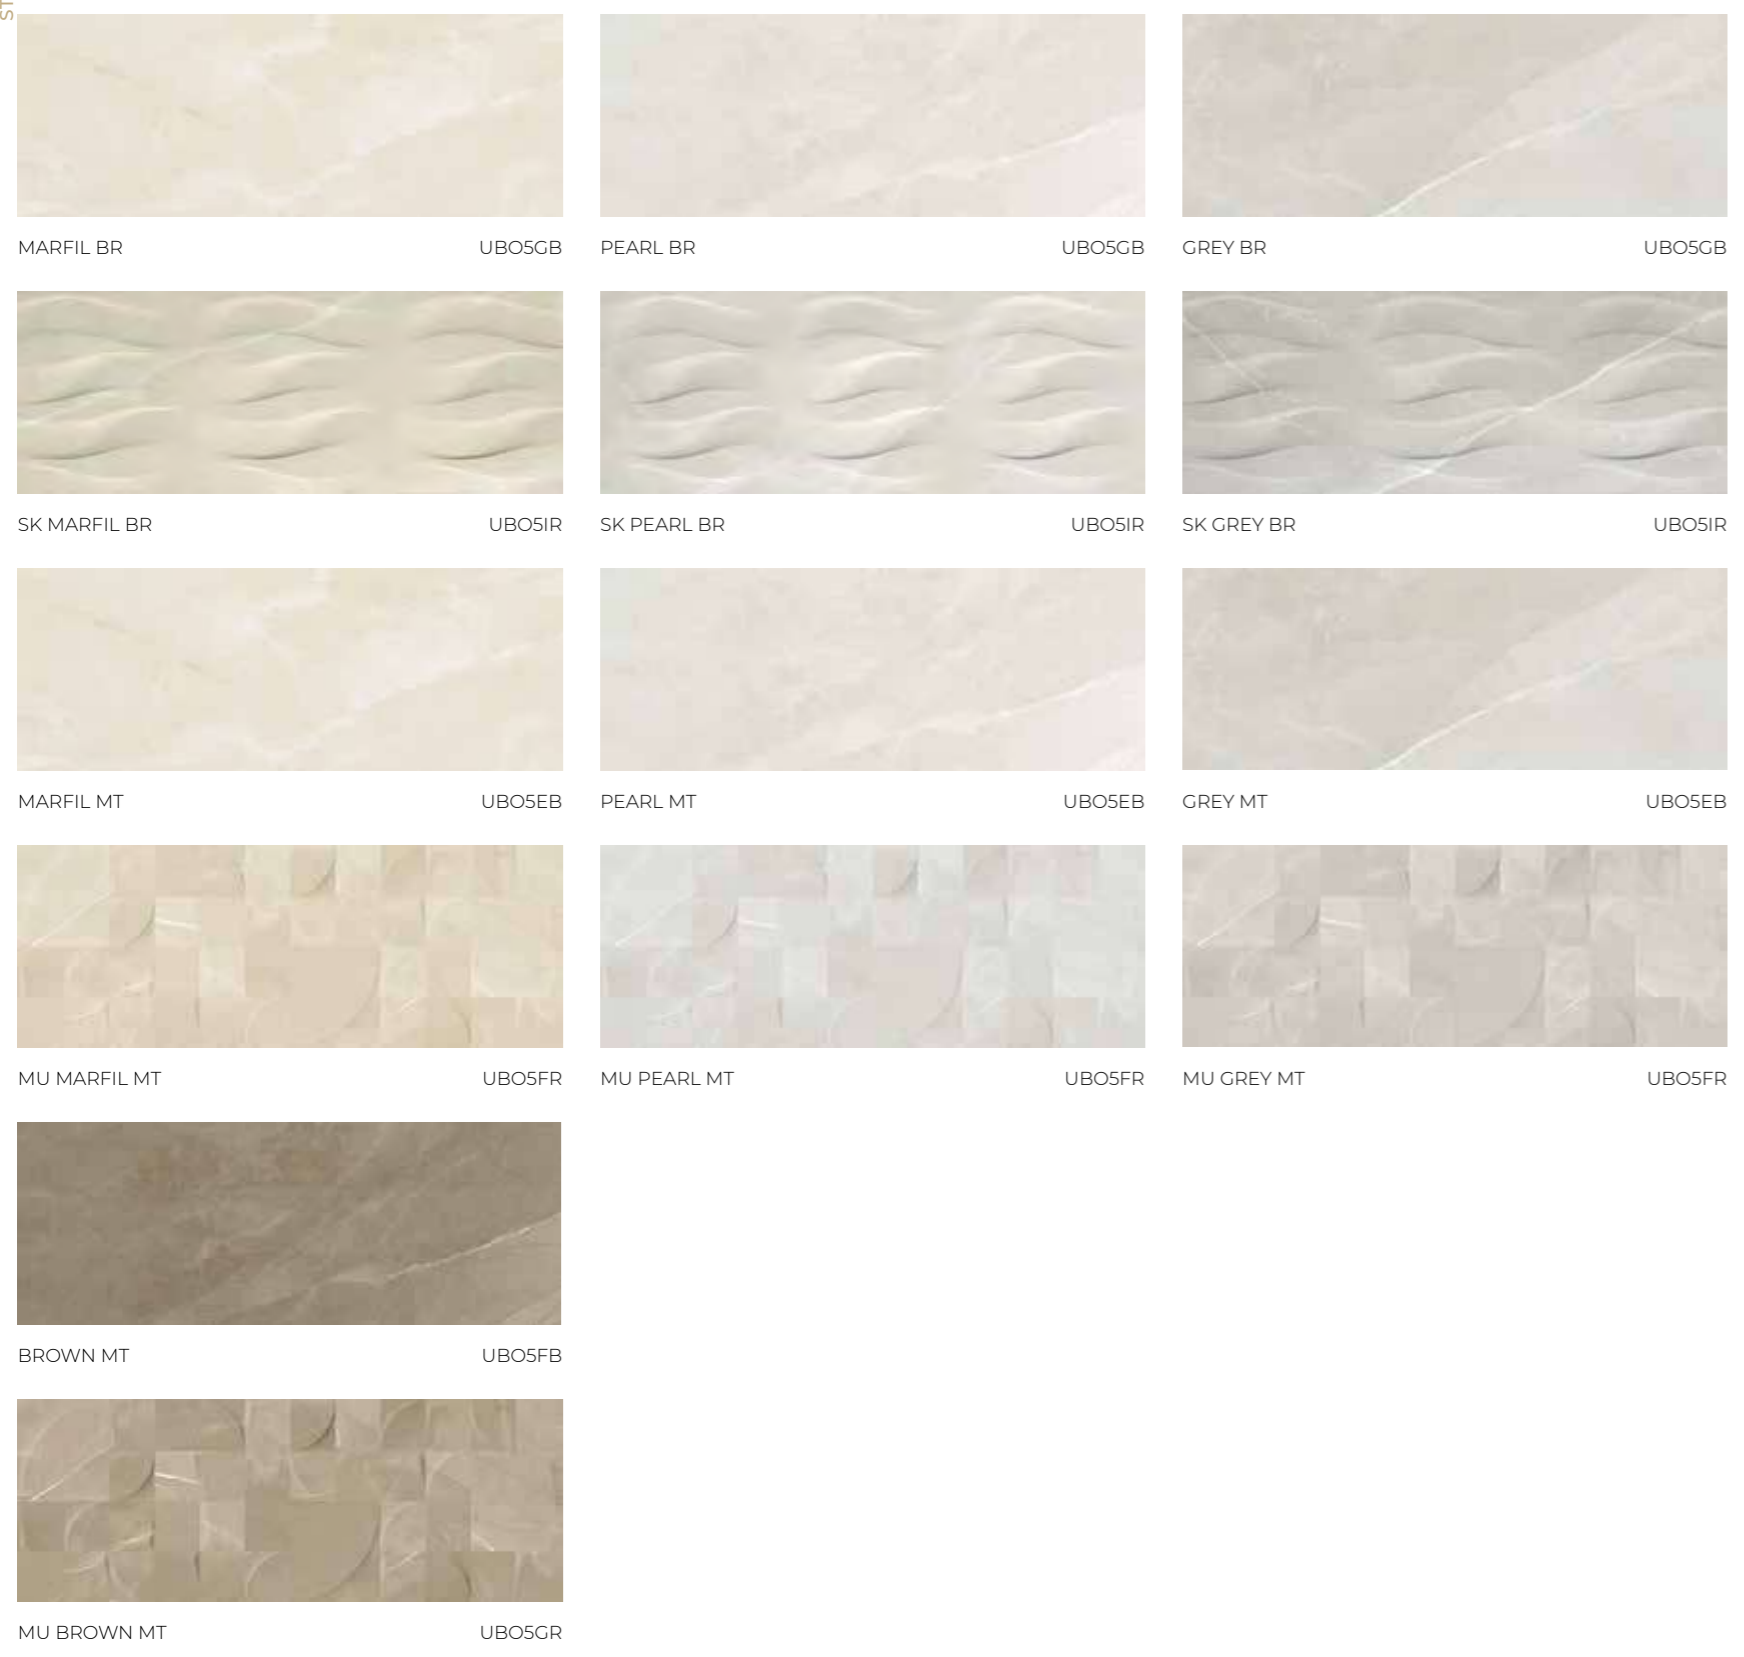

TANGO

REVESTIMIENTO PASTA BLANCA · WHITE BODY WALL TILE · FAÏENCE PÂTE BLANCHE · WEISSSCHERBIGE WANDFLIESEN

TANGO PEARL MT RECT · TANGO MU PEARL MT RECT. 33,3X90CM · 13"x36" / TANGO GREY SAT RECT 60X60CM · 24"x24"