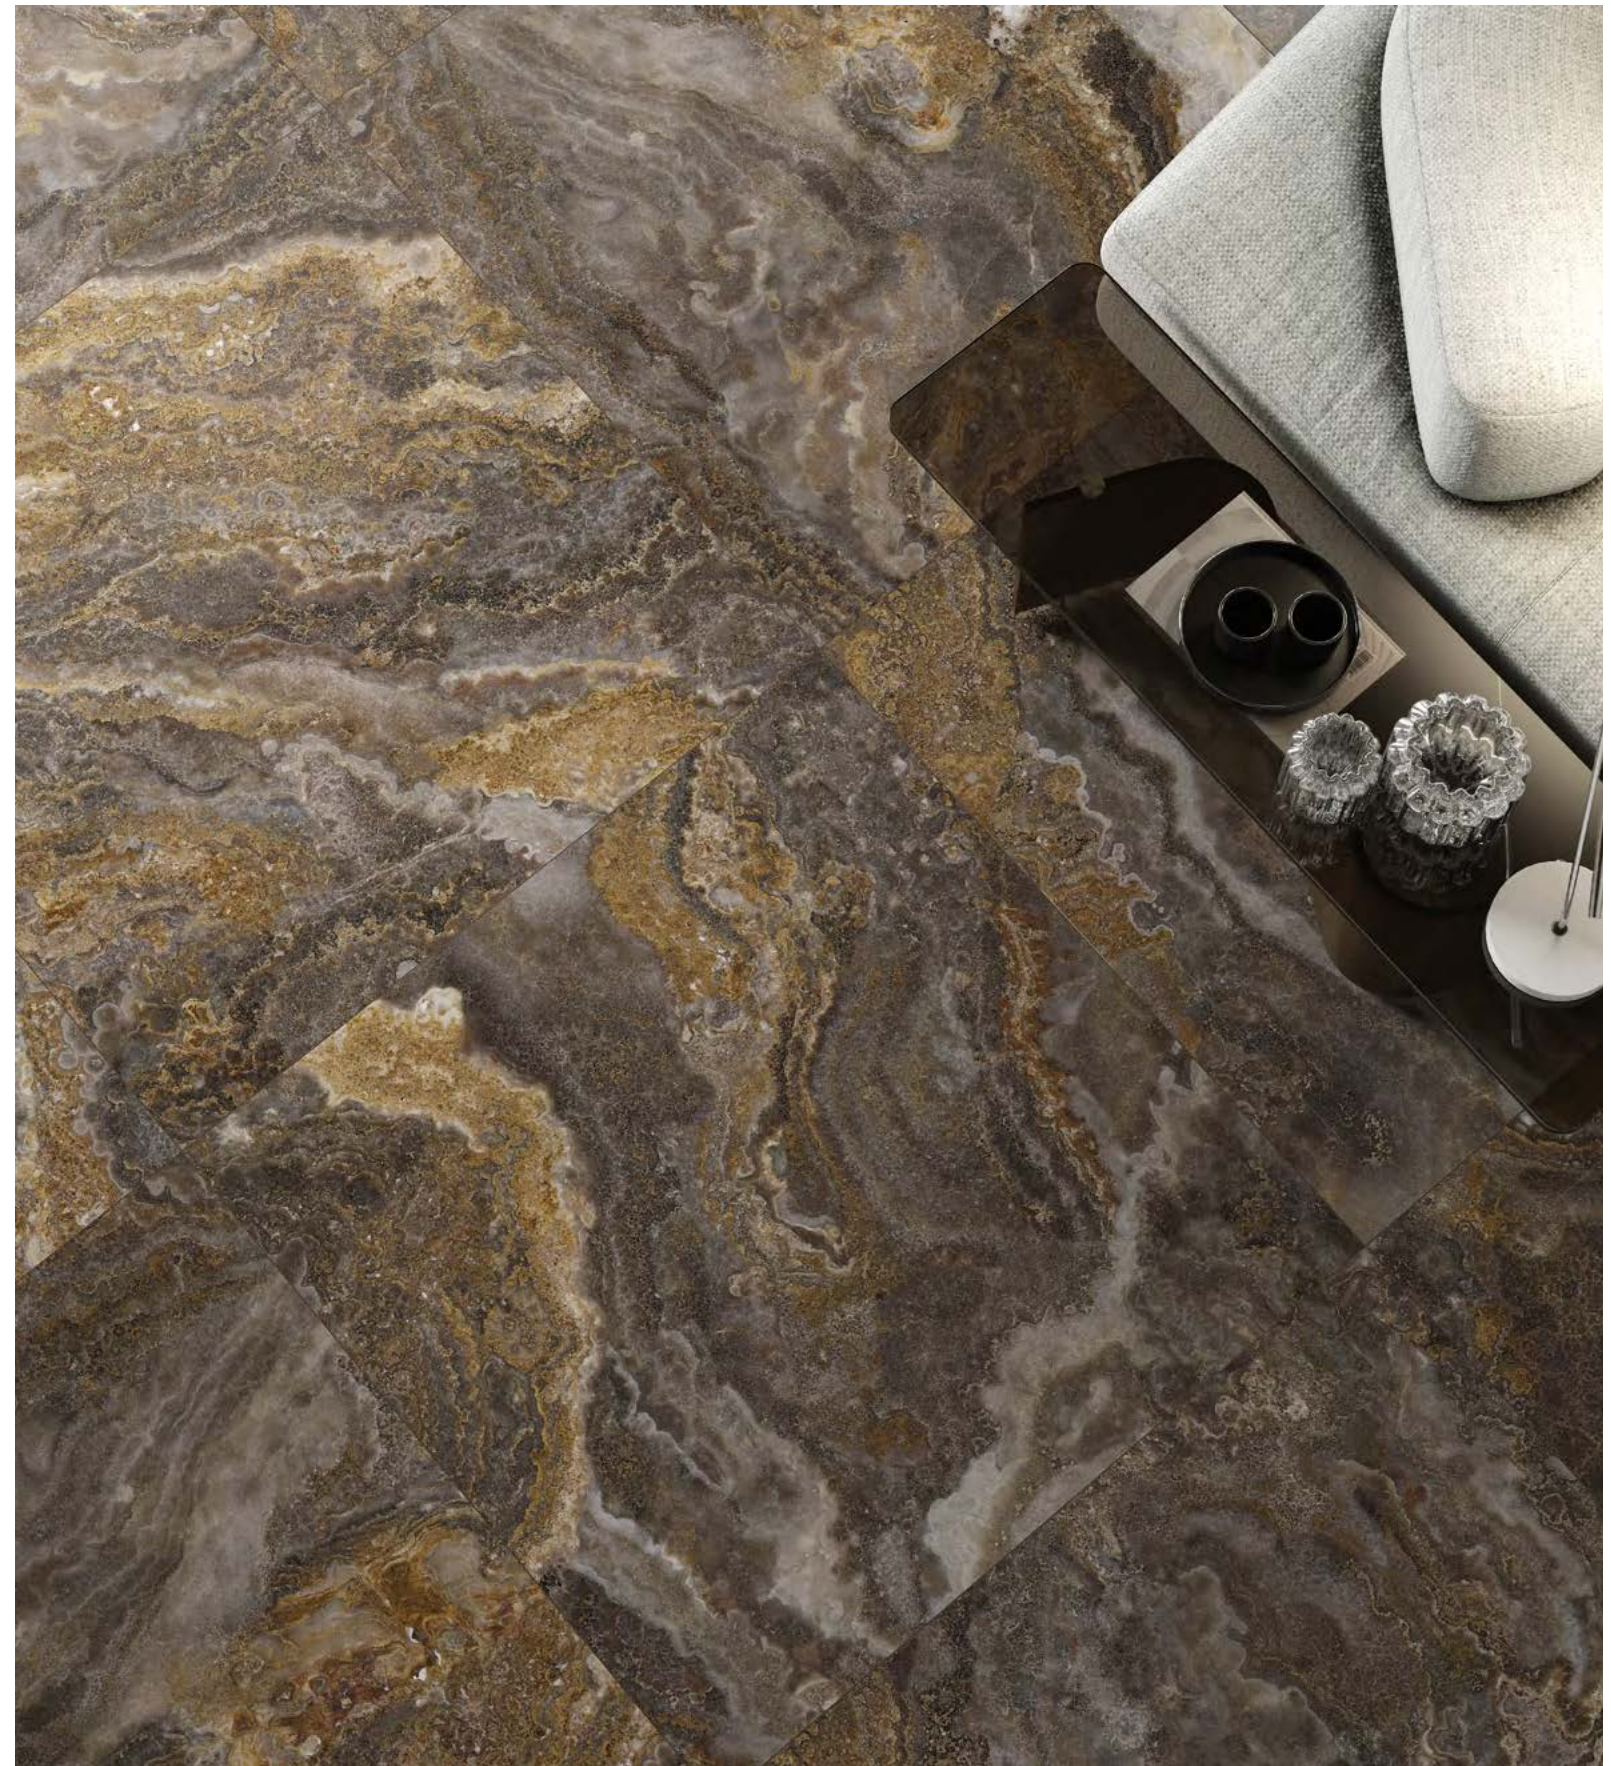

AVAILABLE FORMATS: / FORMATOS DISPONIBLES:

PIECES NAME NOMBRE DE LA PIEZA	SIZES (CM) FORMATOS (CM)	WORK SIZE (MM) FORMATO DE FABRICACIÓN (MM)	PRICE GROUP GRUPO DE PRECIO
LINZ POLISHED RC	120x120 cm/48"x48"	1200 x 1200 x 11,5	S6P
LINZ POLISHED RC	60x120 cm/24"x48"	600 x 1200 x 11,5	S6P
LINZ MOSAIC (ML) RC	30x30 cm/11.8"x11.8"		P225
LINZ HEXAGON (ML) RC	22,5x32,5 cm/9"x13"		P270