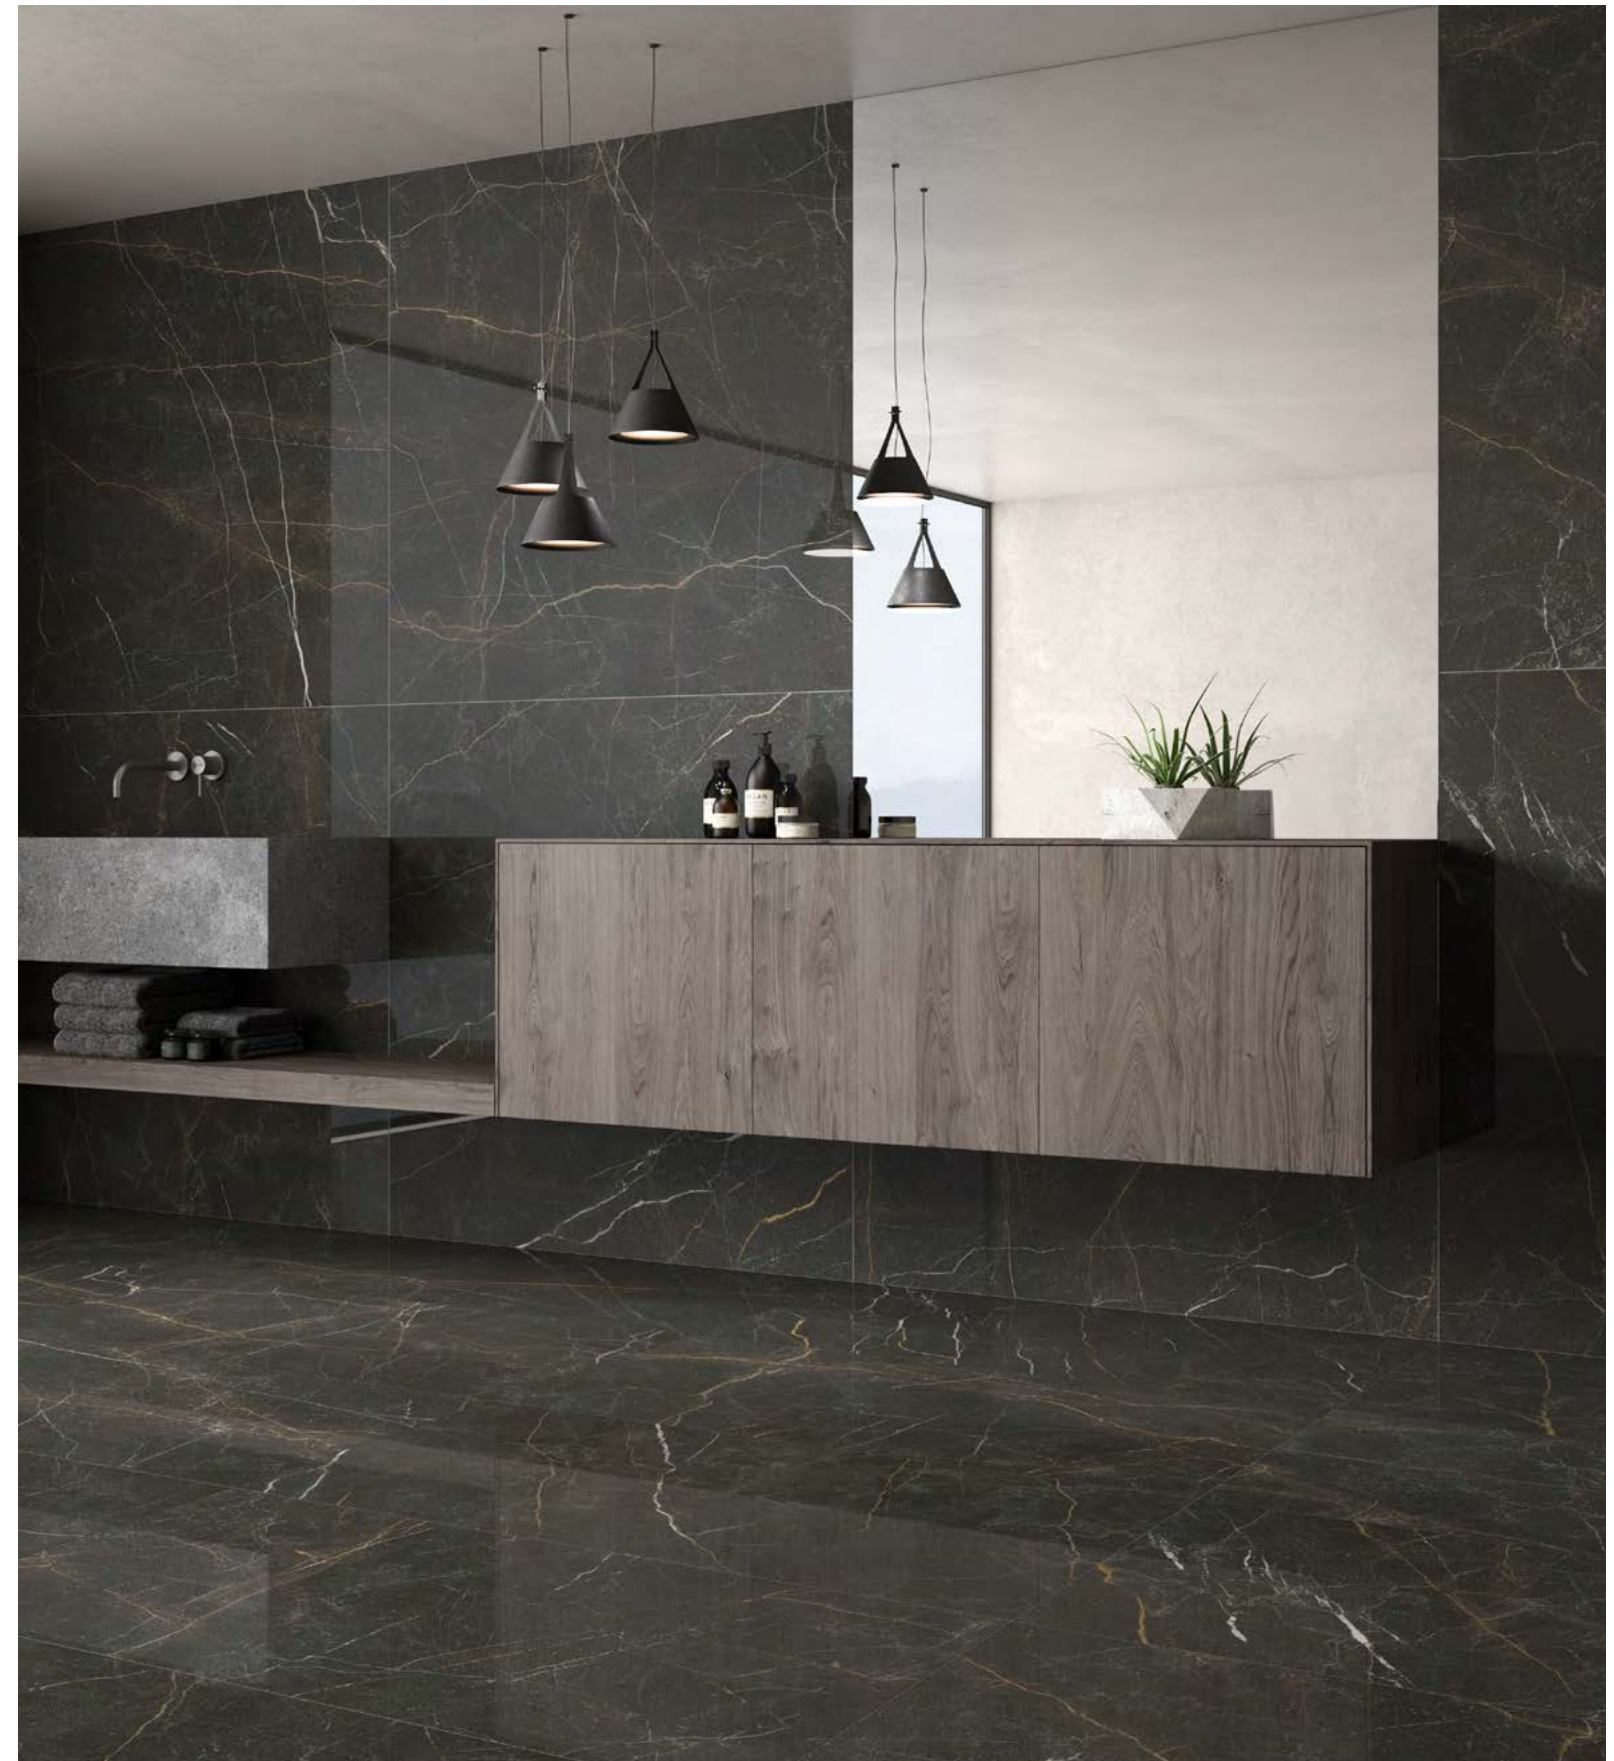

ORION

Marble / Mármoles

The range of greys is in and of itself a good choice for any modern interior design project. Furthermore, the glazed porcelain stoneware from the Orion series goes with many styles, both classic as well as modern and contemporary.