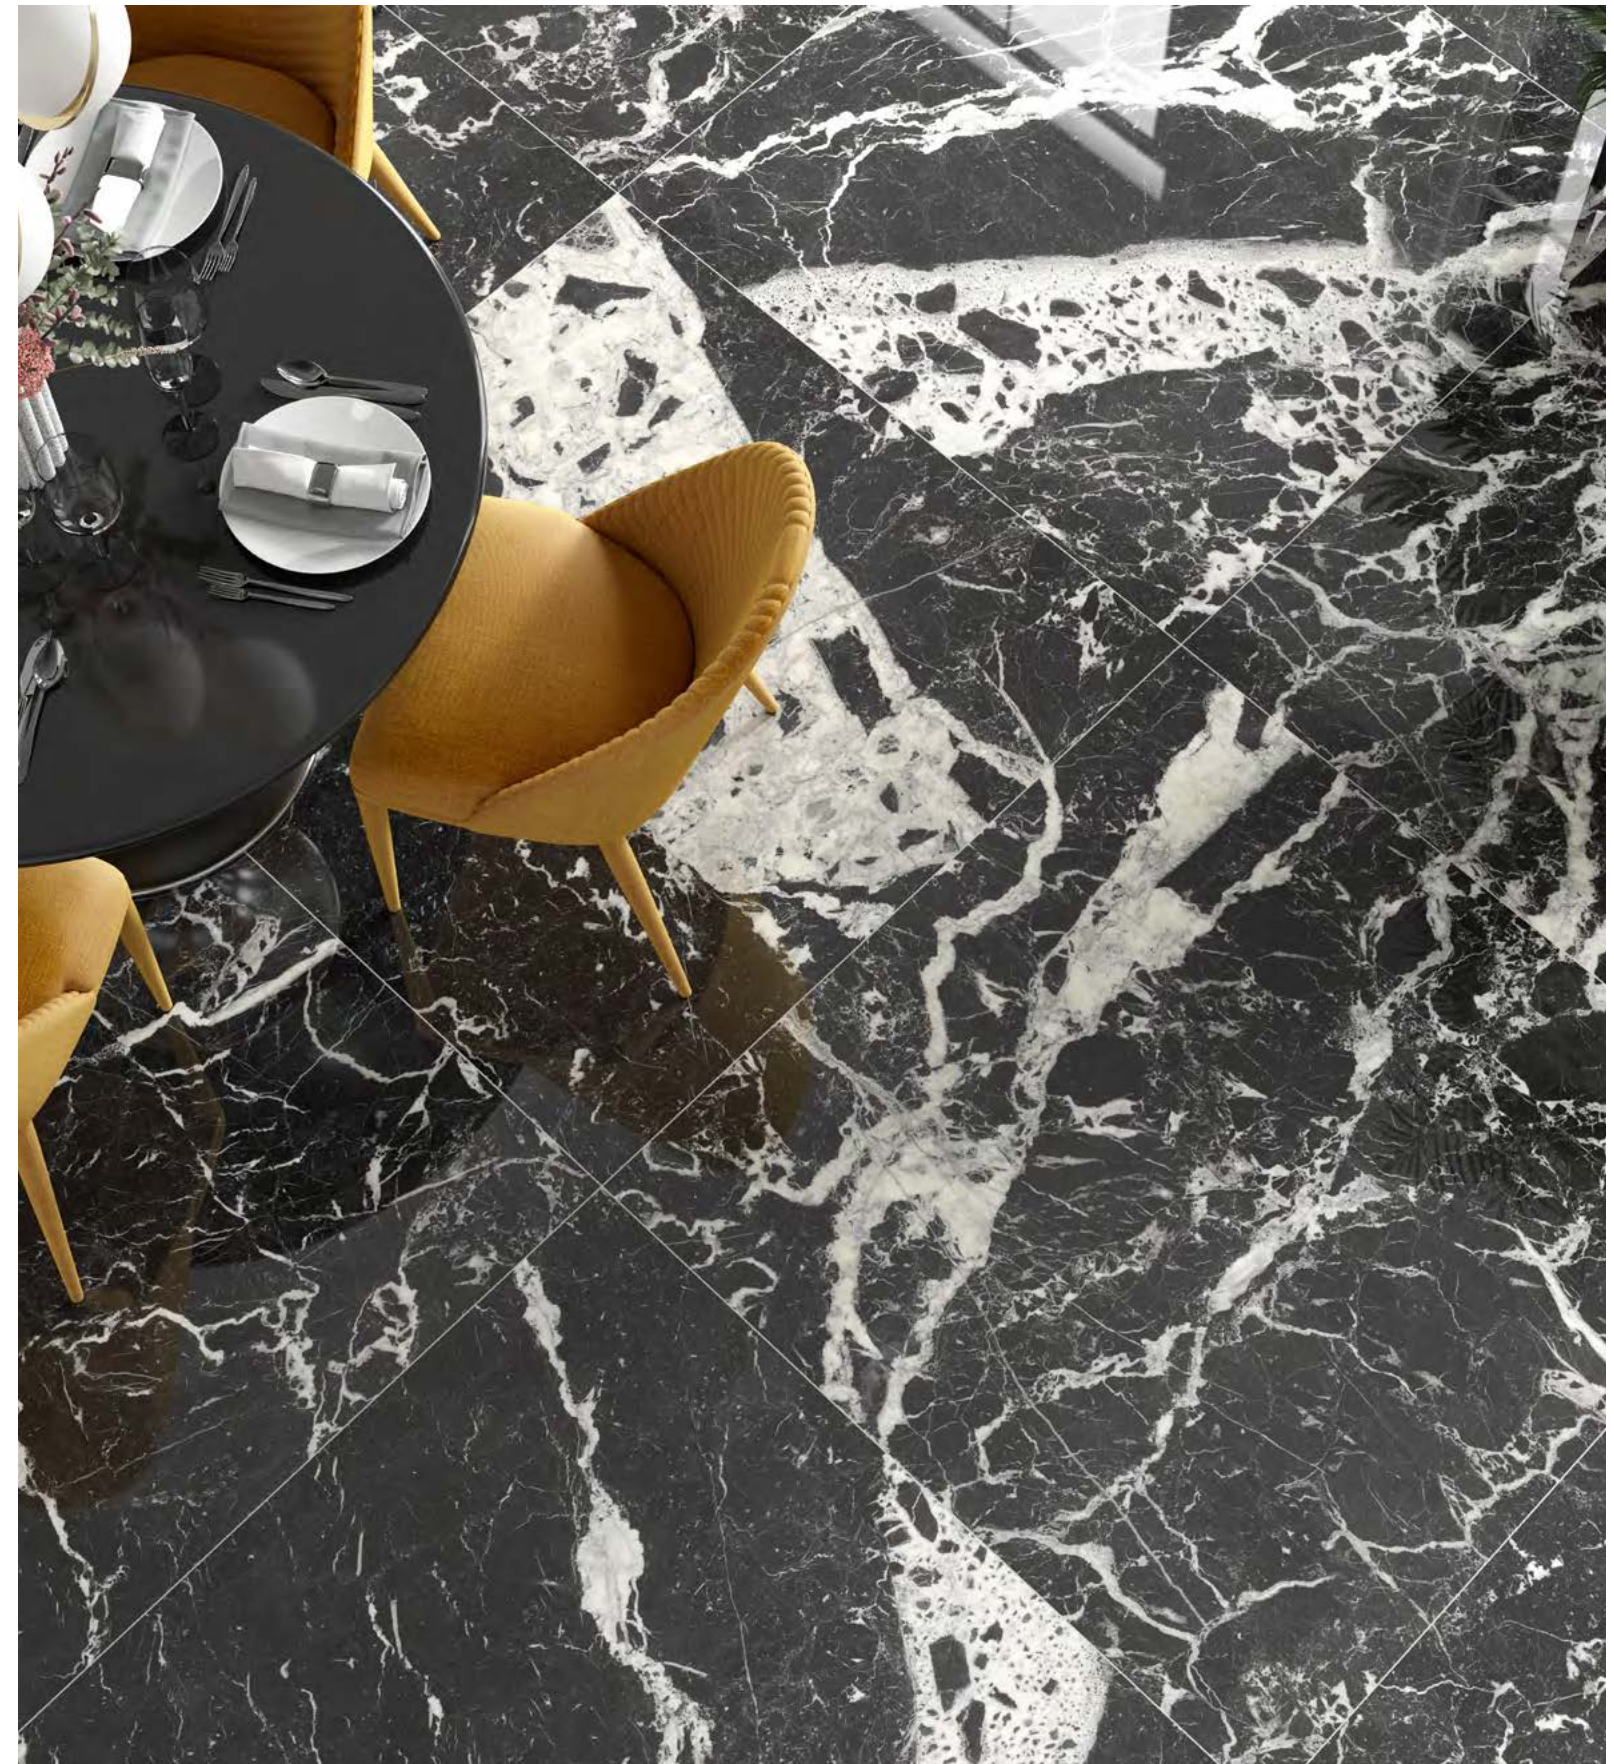

GRAND ANTIQUE POLISHED
120x120 cm/48"x48" RC

Marble / Mármoles

COLOURS: / COLORES:

GRAND ANTIQUE POLISHED

SPECIAL PIECES: / PIEZAS ESPECIALES:

GRAND ANTIQUE
MOSAIC (ML)

GRAND ANTIQUE
HEXAGON (ML)

GRADONE STRAIR:
PELDAÑO GRADONE: