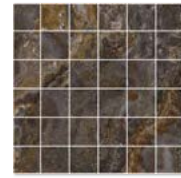

Marble / Mármoles

COLOURS: / COLORES:

LINZ BROWN POLISHED

SPECIAL PIECES: / PIEZAS ESPECIALES:

LINZ BROWN
MOSAIC (ML)

LINZ BROWN
HEXAGON (ML)

GRADONE STRAIR:
PELDAÑO GRADONE:

30x120 cm/11.8"x48"
P1513 