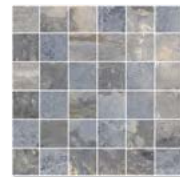

COLOURS: / COLORES:

GRANVILLE WHITE

GRANVILLE GREY

GRANVILLE BLUE

GRANVILLE MULTICOLOR

SPECIAL PIECES: / PIEZAS ESPECIALES:

GRANVILLE MOSAIC WHITE (ML)

GRANVILLE MOSAIC GREY (ML)