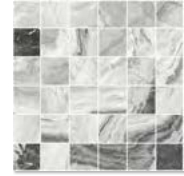

View online
Ver online

Marble / Mármoles

COLOURS: / COLORES:

ORION WHITEBLACK POLISHED

SPECIAL PIECES: / PIEZAS ESPECIALES:

ORION WHITEBLACK
MOSAIC (ML)

ORION WHITEBLACK
HEXAGON (ML)

GRADONE STRAIR:
PELDAÑO GRADONE: