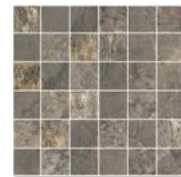

GRANVILLE MOSAIC MULTICOLOR (ML)

GRADONE STRAIR:
PELDAÑO GRADONE:

30x60 cm/11.8"x24"
P749

STRAIR TREAD:
PELDAÑO ROMO:

30x60 cm/11.8"x24"
P197

SKIRTING:
RODAPIE:

9x60 cm/3.5"x24"
P097

MOSAIC
(Mesh / Malla)
30x30 cm
11.8"x11.8"

30x60 cm
11.8"x24"

AVAILABLE FORMATS: / FORMATOS DISPONIBLES:

PIECES NAME NOMBRE DE LA PIEZA	SIZES (CM) FORMATOS (CM)	WORK SIZE (MM) FORMATO DE FABRICACIÓN (MM)	PRICE GROUP GRUPO DE PRECIO
GRANVILLE	30x60 cm/11.8"x24"	300 x 600 x 9	M428
GRANVILLE MOSAIC (ML)	30x30 cm/11.8"x11.8"		P225