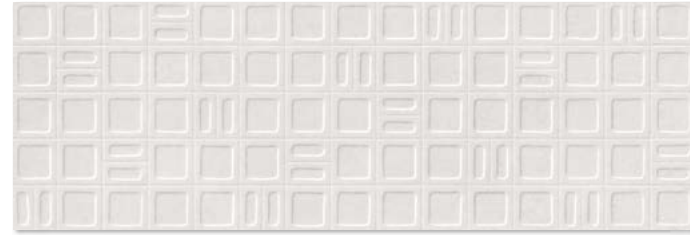

GRAVEL

WALL TILE + WHITE BODY + RECTIFIED + MATT
 AZULEJO + PASTA BLANCA + RECTIFICADO + MATE
 40x120 cm / 16"x48"

View online
 Ver online

Stone / Piedras

COLOURS: / COLORES:

GRAVEL WHITE

GRAVEL SQUARE WHITE