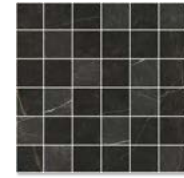

View online
Ver online

GOLD NERO POLISHED
120x120 cm/48"x48" RC

GOLD NERO POLISHED
60x120 cm/24"x48" RC

Marble / Mármoles

COLOURS: / COLORES:

GOLD NERO POLISHED

SPECIAL PIECES: / PIEZAS ESPECIALES:

GOLD NERO
MOSAIC (ML)