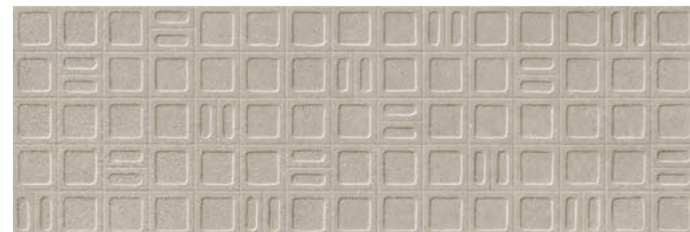

GRAVEL GREY

GRAVEL SQUARE GREY

GRAVEL CREAM

GRAVEL SQUARE CREAM

GRAVEL EARTH

GRAVEL SQUARE EARTH

40x120 cm
 16"x48"

AVAILABLE FORMATS: / FORMATOS DISPONIBLES: