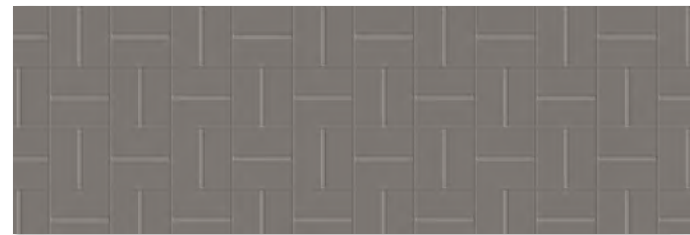

CARPENTER LINE GREY