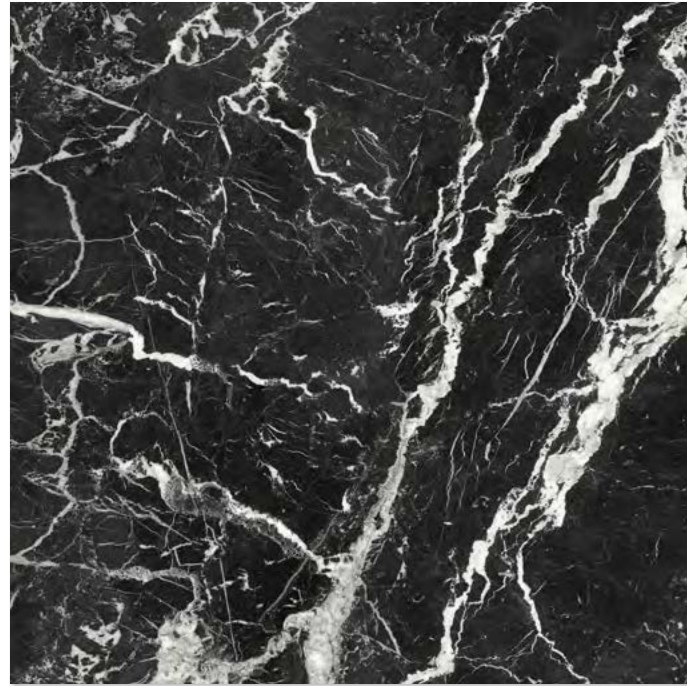

GRAND ANTIQUE

GLAZED PORCELAIN STONEWARE + STD BODY + RECTIFIED + PREMIUM POLISHED
GRES PORCELÁNICO ESMALTADO+ PASTA STD + RECTIFICADO + PULIDO PREMIUM
120x120 cm / 48"x48" + 60x120 cm / 24"x48"

View online
Ver online

GRAND ANTIQUE POLISHED
120x120 cm/48"x48" RC

Marble / Mármoles

COLOURS: / COLORES:

GRAND ANTIQUE POLISHED

SPECIAL PIECES: / PIEZAS ESPECIALES: