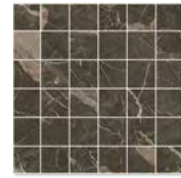

View online
Ver online

Marble / Mármoles

COLOURS: / COLORES:

ADAR BROWN POLISHED

SPECIAL PIECES: / PIEZAS ESPECIALES:

ADAR BROWN
MOSAIC (ML)

ADAR BROWN
HEXAGON (ML)

GRADONE STRAIR:
PELDAÑO GRADONE: