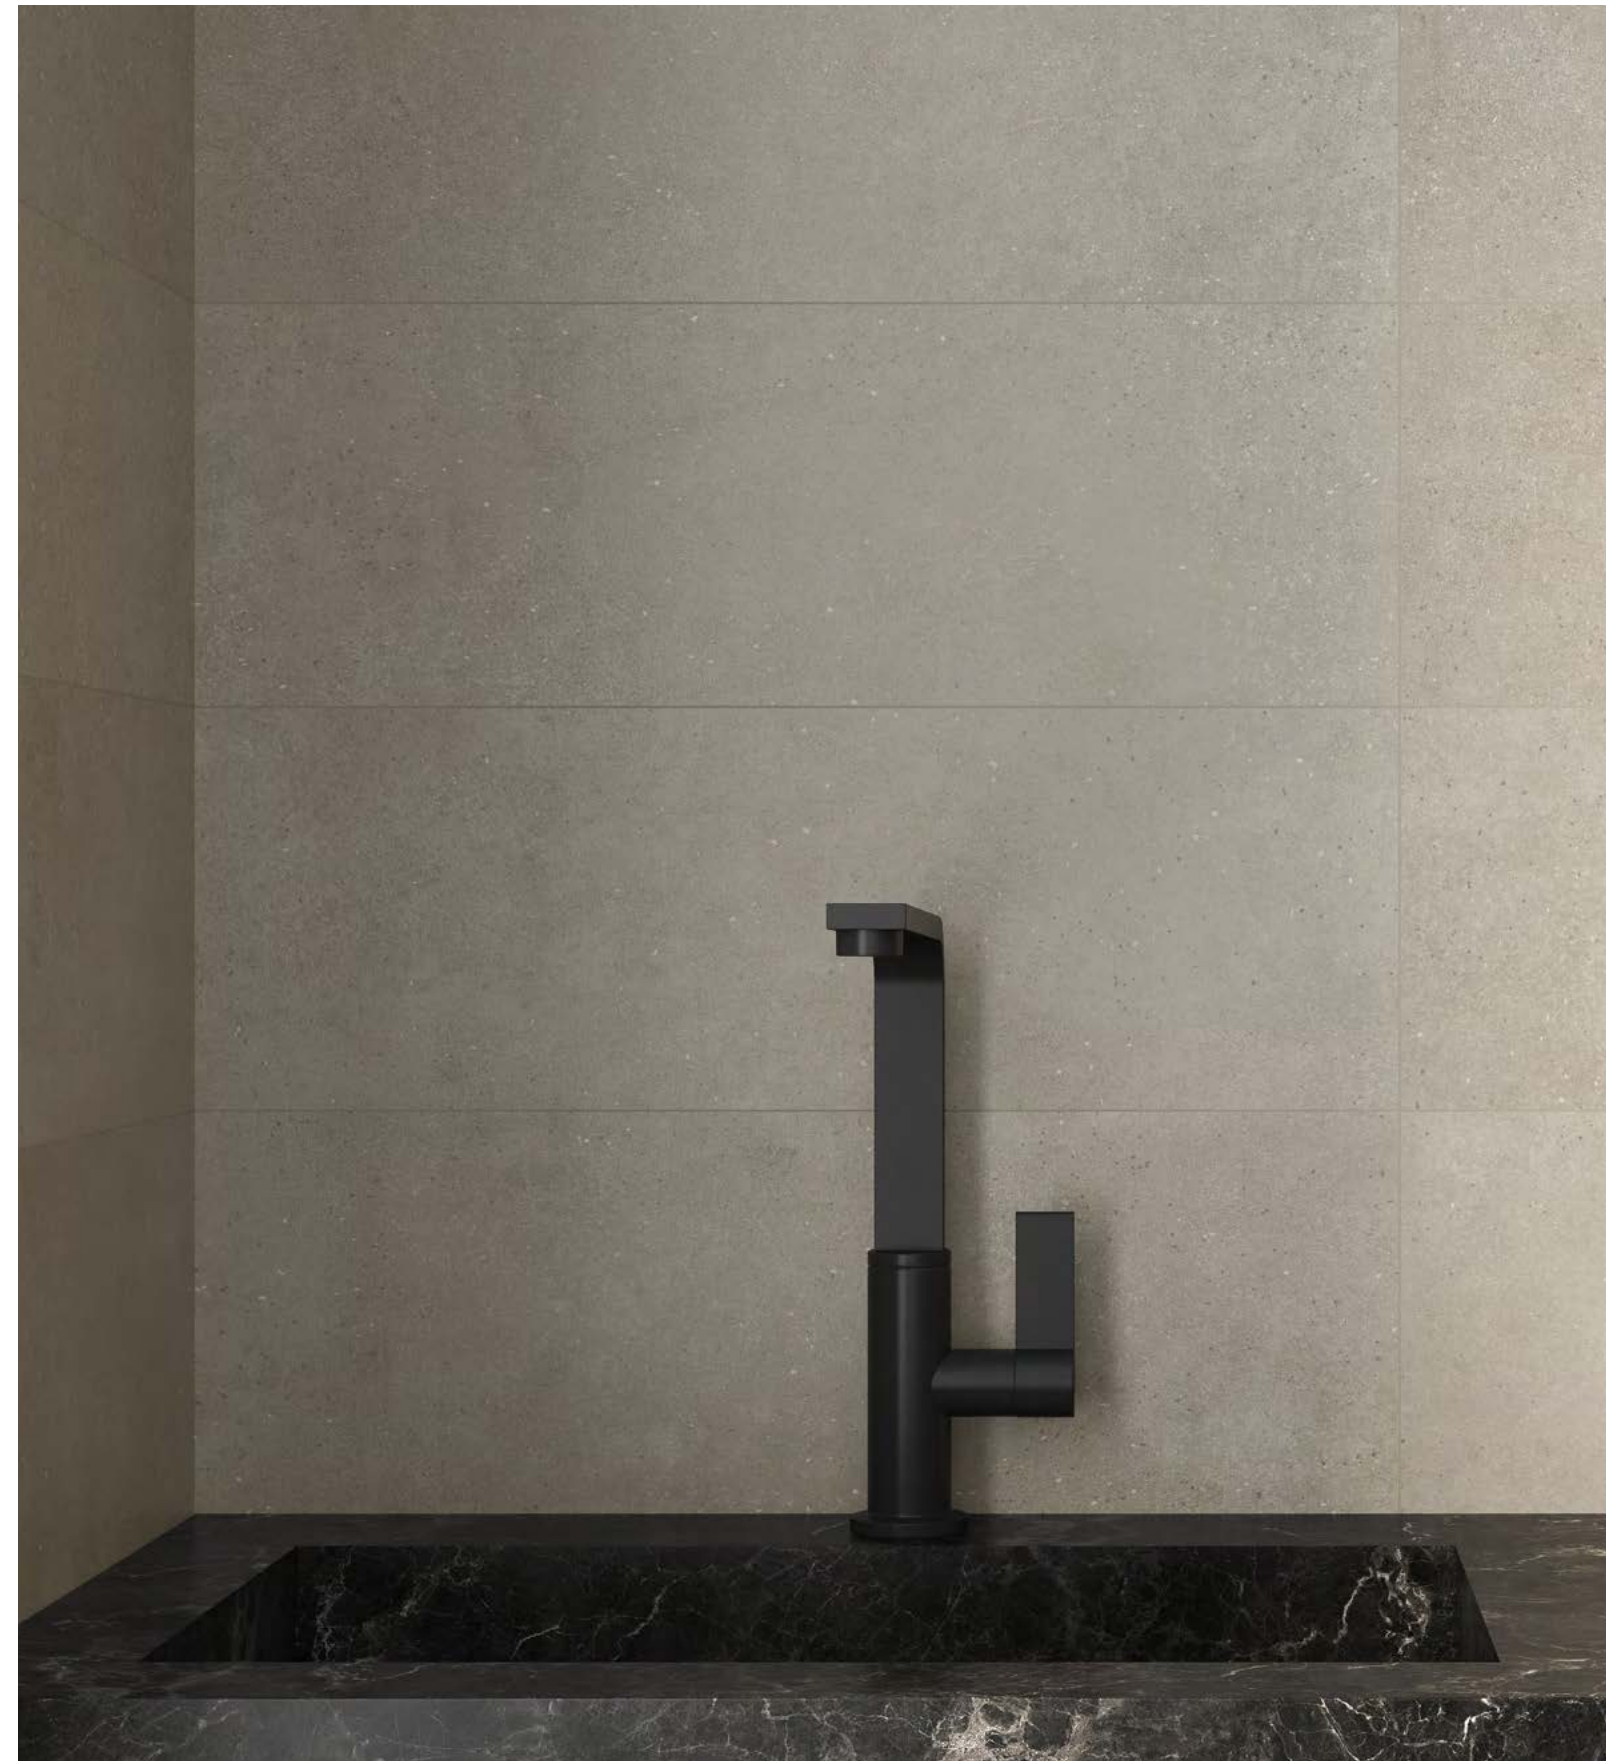

REX

Stone / Piedras

The Rex series is ideal for those who want their bathroom or kitchen to be in line with the rest of the project. Its subtle, highly worked, neutral stone is notable for its SOFT finish, and is a very attractive option for interiors.