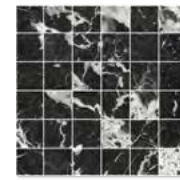

GRAND ANTIQUE POLISHED
120x120 cm/48"x48" RC

Marble / Mármoles

COLOURS: / COLORES:

GRAND ANTIQUE POLISHED

SPECIAL PIECES: / PIEZAS ESPECIALES:

GRAND ANTIQUE
MOSAIC (ML)

GRAND ANTIQUE
HEXAGON (ML)

GRADONE STRAIR:
PELDAÑO GRADONE: