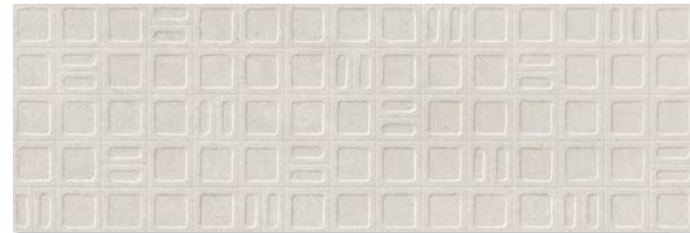

GRAVEL SQUARE CREAM