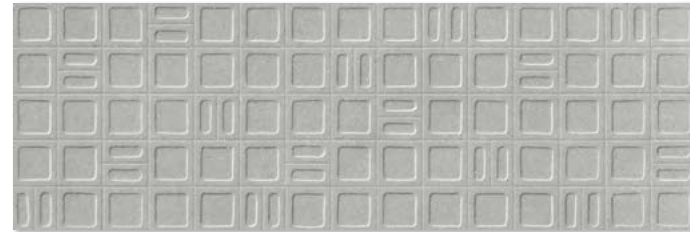

GRAVEL SQUARE GREY