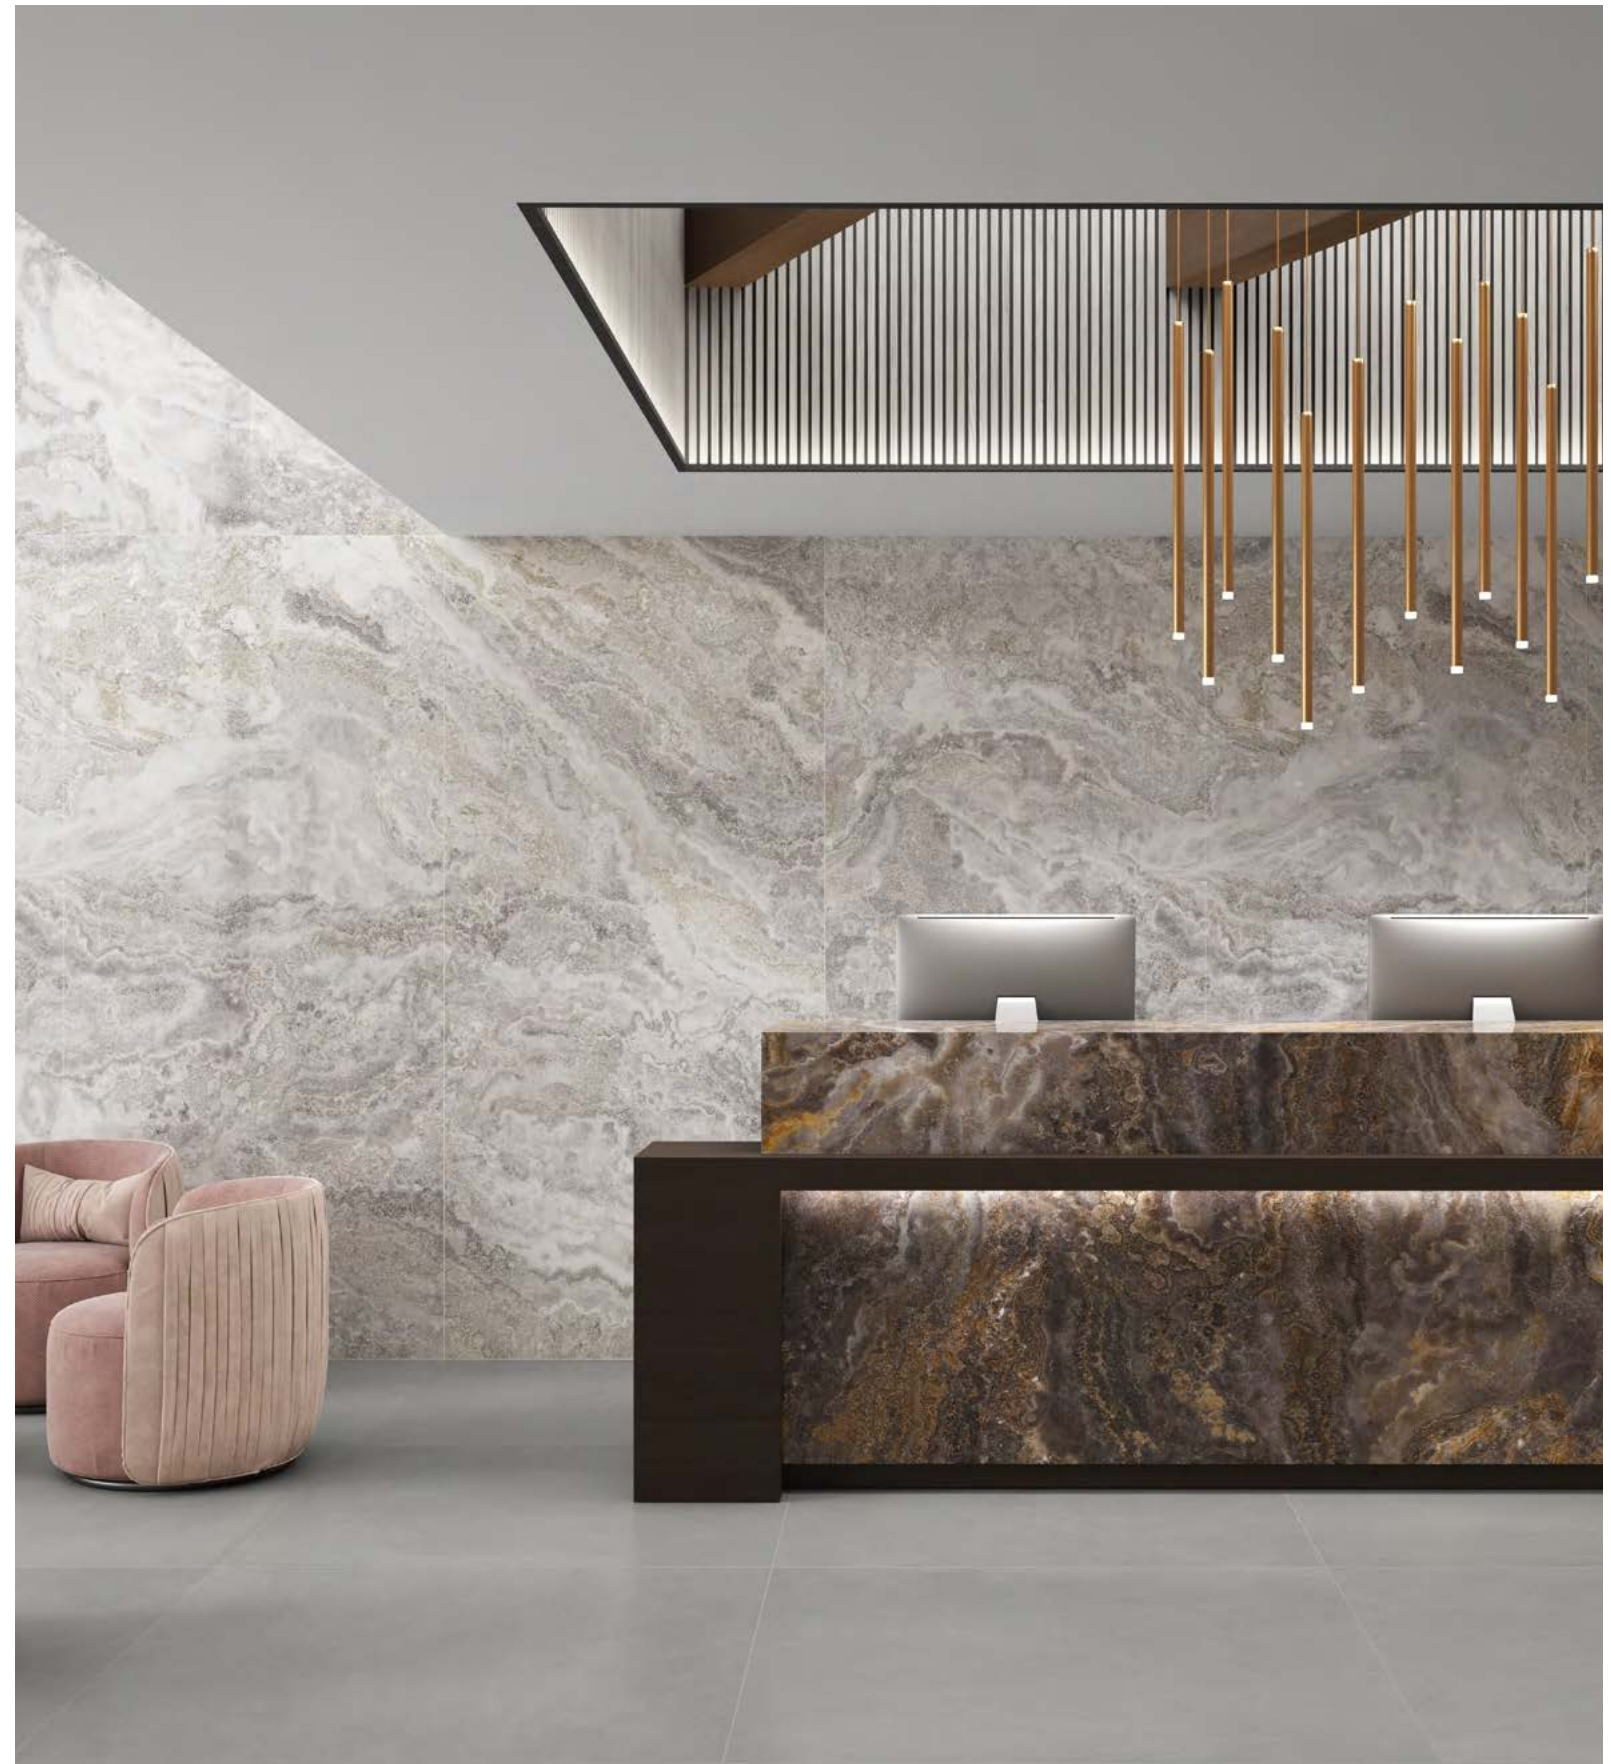

GLAZED PORCELAIN STONEWARE + STD BODY + RECTIFIED + PREMIUM POLISHED
GRES PORCELÁNICO ESMALTADO + PASTA STD + RECTIFICADO + PULIDO PREMIUM
120x260 cm/48"x104"

Marble / Mármoles

GRAPHIC CONTINUITY: / CONTINUIDAD GRÁFICA:

View online
Ver online

LINZ BROWN POLISHED
120x260 cm/48"x104" RC

MOHER ASH
120x120 cm/48"x48" RC

AVAILABLE FORMATS: / FORMATOS DISPONIBLES:

PIECES NAME NOMBRE DE LA PIEZA	SIZES (CM) FORMATOS (CM)	WORK SIZE (MM) FORMATO DE FABRICACIÓN (MM)	PRICE GROUP GRUPO DE PRECIO
LINZ POLISHED RC [LAM]	120x260 cm/48"x104"	1198 x 2598 x 6	SGP