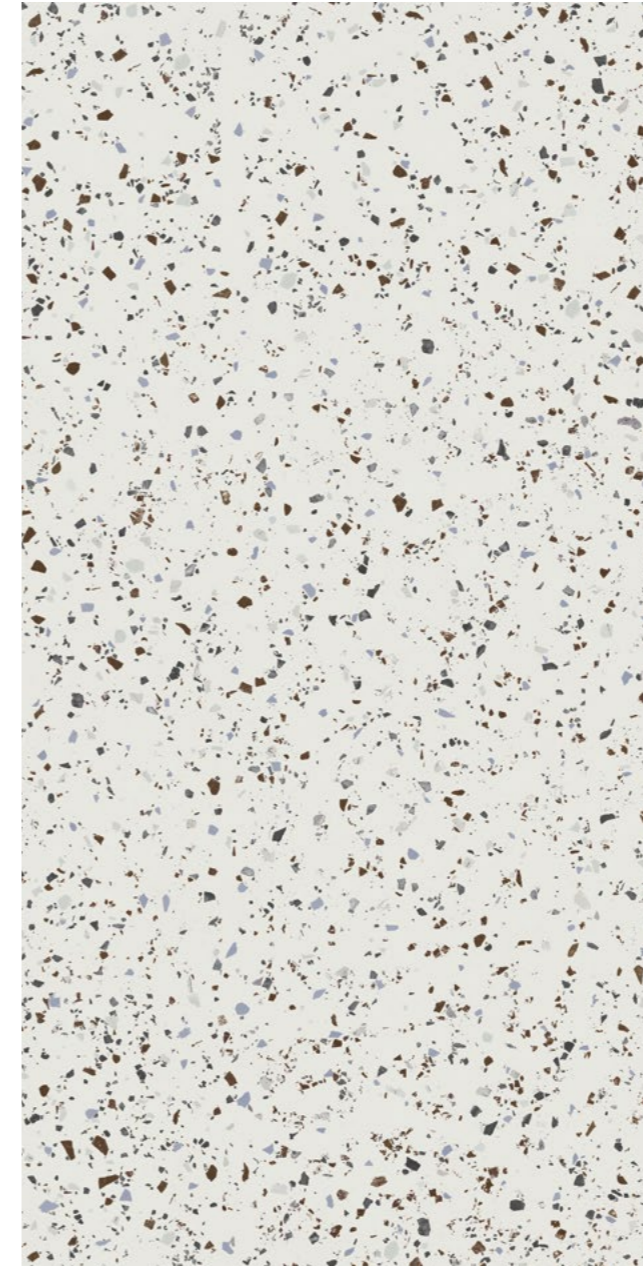

Natural - Hexagon

sizes:

	SOUTH serie 100x100 (99,55x99,55 cm. - 39.37"x39.37") SOUTH WHITE Natural G-7268
	SOUTH serie 60x60 (59,55x59,55 cm. - 23.62"x23.62") SOUTH WHITE Natural G-7146
	SOUTH serie Hexagon (25x29 cm. - 9.84"x11.42") SOUTH WHITE Natural Hexagon G-7230

Mesh mounted mosaics:

	SOUTH WHITE mosaic (29,75 x 29,75 cm - 11.71"x11.71") SOUTH WHITE Natural mosaico 5x5 G-7558

Natural	DIN: R10 DIN 51130	DCOF: >0,42 ANSI A 1371	PTV: >24 MODERATE SLIP POTENTIAL 65-7976	CLASE: 1 UNE 41901 EX

ACCESORIES Complementos	FINISHES Acabados	PRICE GROUPS / Grupos de precios				
		100x100	60x60	7,5x100	7,5x50	7,5x60
SOUTH WHITE listelo	Natural	-	-	G-6119	G-6071	G-6065
SOUTH WHITE rodapie	Natural	-	-	G-6123	G-6073	G-6071
SOUTH WHITE peldaño	Natural	G-6541	G-6197	-	-	-
SOUTH WHITE gradone	Natural	G-6723	G-6559	-	-	-

PACKING	Size cm	Size "	Box/ Pallet	Pzs/ Box	M2/ Pallet	M2/ Box	SQF/ Pallet	SQF/ Box	Kg/ Pallet	Kg/ Box	Kg/ Piece
25x29 Hexagon	25x29	9,84x11,42	48	17	44,88	0,935	483,09	10,06	1060	21,767	1,271
100x100	99,55x99,55	39,19x39,19	40	1	39,64	0,99	426,69	10,67	991	23,886	23,536
60x60	59,55x59,55	23,44x23,44	33	4	51,07	1,42	549,67	15,27	1163	31,743	7,849

ALL SIZES ARE RECTIFIED AND HAVE NO BEVELED EDGE, EXCEPT THE HEXAGON 25X29 CM, WHICH IS NOT RECTIFIED.
TODOS LOS FORMATOS SON RECTIFICADOS Y NO BISELADOS EXCEPTO EL HEXAGONO 25X29 QUE NO ES RECTIFICADO.
TILES WITH RANDOM SHADE AND ASPECT VARIATION.
PRODUCTO CON ALTA VARIACION CROMATICA Y DESTONIFICACION EN COMPOSICIONES.