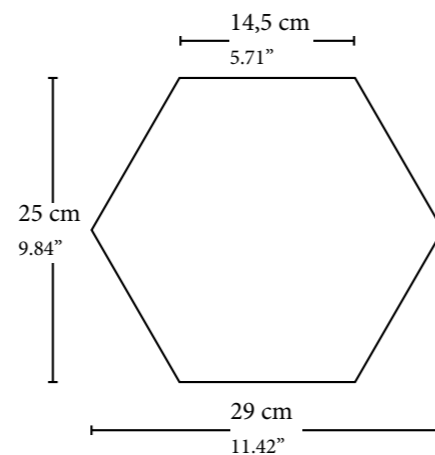

Hexagon.

NDN rectified material. Minimum installation joint when fixing is 2 mm. Material NO rectificado. Junta mínima para su colocación de 2 mm.

El producto puede presentar variaciones de tono derivadas de proceso de fabricación. Realizar consulta de un producto específico antes del suministro. Las fotografías editadas pueden presentar variaciones cromáticas respecto al producto real. Realizar consulta de un producto específico antes del suministro.

APAVISA PORCELANICO S.L. no asume ninguna responsabilidad por posibles errores de impresión. Las características técnicas que constan en el presente catálogo son valores medios de nuestros productos. Para la realización de cualquier pedido se solicita que sean consultadas las características técnicas del modelo en concreto a APAVISA PORCELANICO S.L.

Todas las características y especificaciones técnicas están basadas en la información disponible en el momento de la impresión del presente catálogo y podrán ser modificadas sin previo aviso, de acuerdo a las circunstancias del mercado, innovaciones tecnológicas y/o cualquier otro factor, sin incurrir en ningún tipo de responsabilidad.

CARE TO BE TAKEN DURING THE CONSTRUCTION

Our ceramic products can be considered as a final finish in the construction process, so it is advisable to be laid only when the rest of the building works are complete (structures, masonry, flooring, ceilings...); specially the flooring. This will minimize the collateral damage that sometimes occurs when the product is being placed too soon. When porcelain tiles are placed before the end of the construction, one must take special care to protect the piece until the works are finalized.

PRE-FIXING ISSUES

- Upon receiving porcelain tiles it is essential to check if the tone, size and quality meet the required standards in advance, as well as assuring the lack of any visible surface defects. In case of facing any problems, our technical team will be able to study these when informed before laying the product.
- One must choose the proper tools for laying ceramic products (serrated edged comb, rubber mallet, suction cups, spreaders and clamps for laying, jointing rubber float, ...)
- Mix pieces from different boxes.

SUPPORT BASE PREPARATION

The support base for wall or floor for the tiles must be stable, dry, flat and it must have the adequate consistency. This base must never be too hot nor too cold and should be clean. One must not forget to clean any dust, grease or oil leftovers to facilitate an optimal adhesion. It is convenient to use slightly rough support bases, altering any excessively smooth leveling layer, in order to ensure greater adherence.

ADHESIVE CHOICE