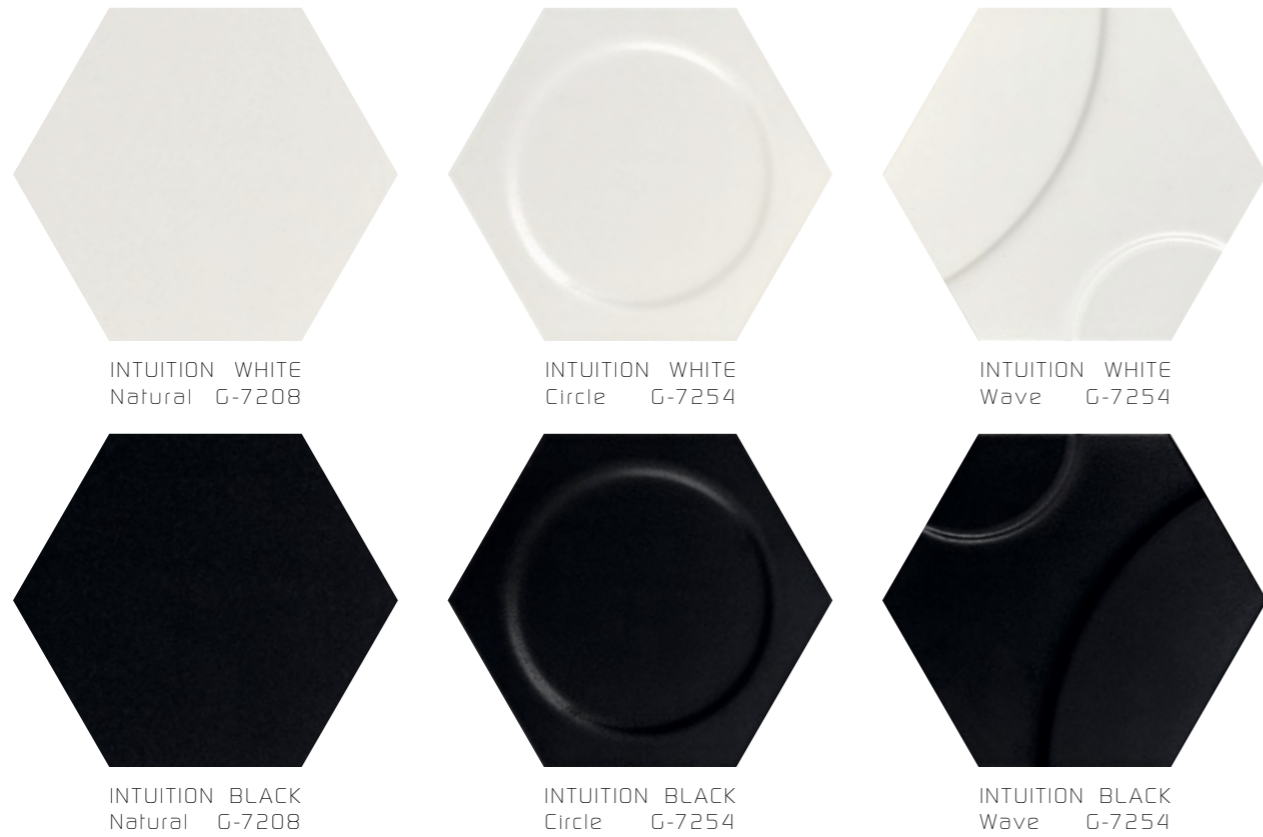

size: 25x29 cm   colors: 02   finishes: Natural, Circle, Wave

Natural   DIN: R10   DCOF: >0,42   PTV: >24   CLASE: 1

DIN 51130   ANSI A 137.1   BS-7976   UNE-EN 12633

PACKING	Size cm	Size "	Box/ Pallet	Pzs/ Box	M2/ Pallet	M2/ Box	SQF/ Pallet	SQF/ Box	Kg/ Pallet	Kg/ Box	Kg/ Piece
25x29 Hexagon	25x29	9,84x11,42	48	17	44,88	0,935	483,09	10,06	1060	21,767	1,271

NON rectified material. Minimum installation joint when fixing is 2 mm.
Material NO rectificado. Junta mínima para su colocación de 2 mm.