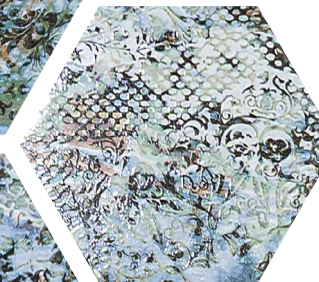

Hexagon 25x29 (25 x 29,8 cm - 9.84" x 11.42") **11 mm.**
Inedita White Natural Hexagon G-7254