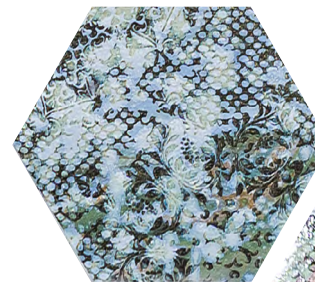

Hexagon 25x29 (25 x 29,8 cm - 9.84" x 11.42") **11 mm.**
Inedita Blue Natural Hexagon G-7254