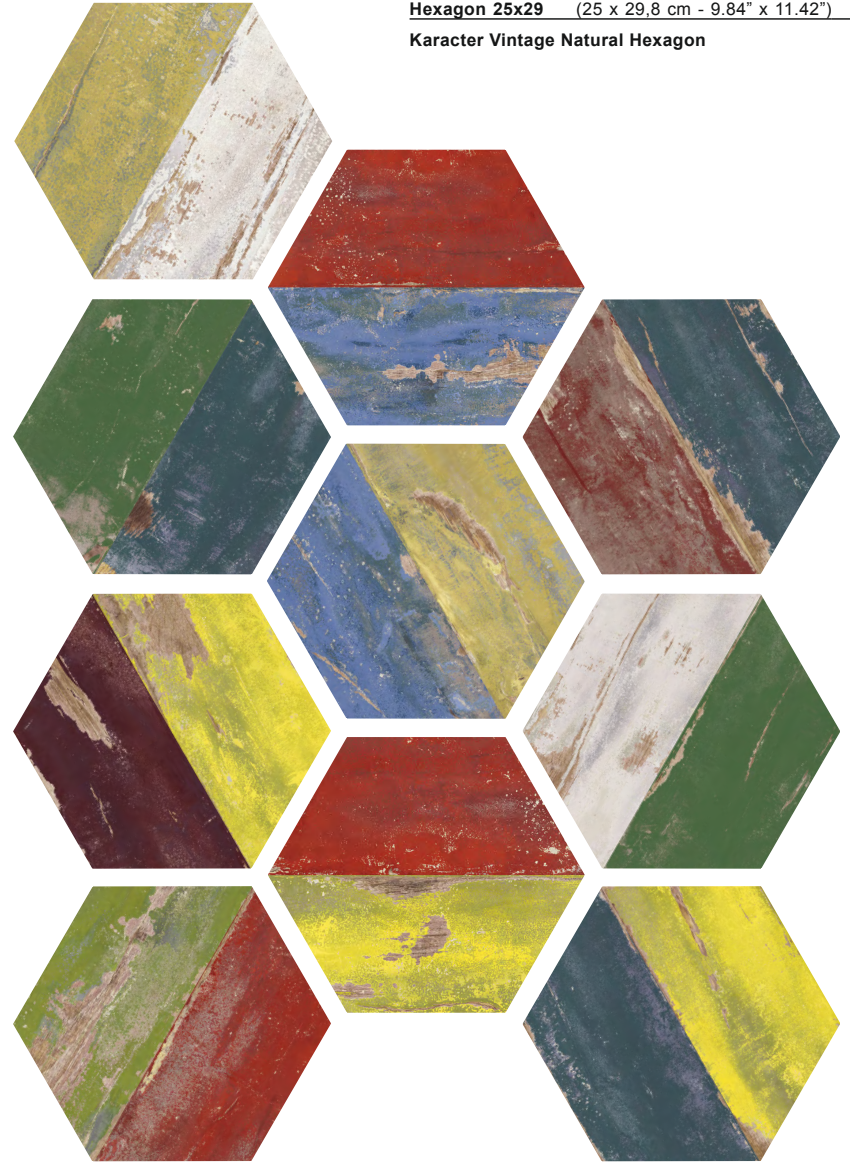

natural	DIN: R10	DCOF: >0,42	PTV: >24	CLASE: 1
	DIN 51130	ANSI A 137.1	BS-7976	UNE-ENV 12633

natural	DIN: R10	DCOF: >0,42	PTV: >24	CLASE: 1
	DIN 51130	ANSI A 137.1	BS-7976	UNE-ENV 12633