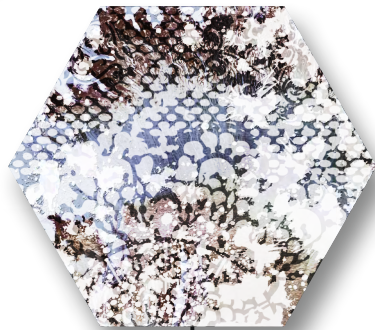

MOOD pg.6-13

INEDITA pg.14-23