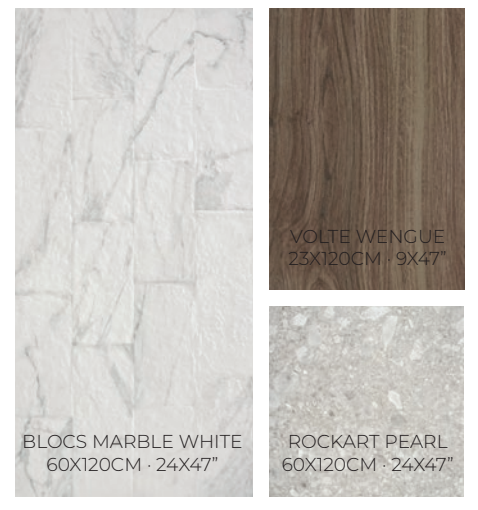

STONEARTS  
Hydraulic Collection

VOLTE WENGUE  
Wood Collection

STONE LOOK

**BLOCS**  
COLLECTION  
60x120CM · 24"x47"

BLOCS MARBLE WHITE  
60X120CM · 24X47"

VOLTE WENGUE  
23X120CM · 9X47"

ROCKART PEARL  
60X120CM · 24X47"