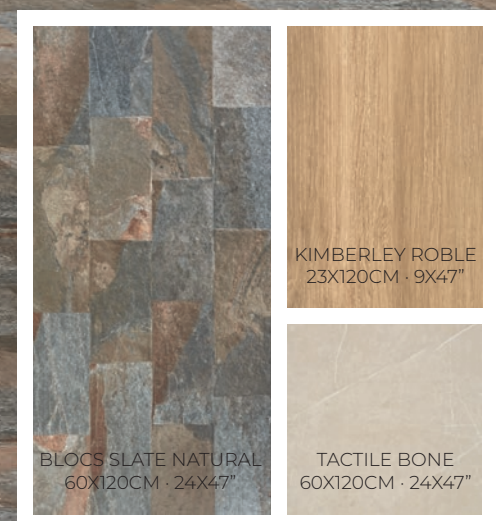

STONE LOOK

Sencillez
Armonía
Piedra
Naturaleza
Tradición
Confortable

Simplicity
Harmony
Stone
Nature
Tradition
Comfortable

BLOCS COLLECTION

60x120CM · 24"x47"