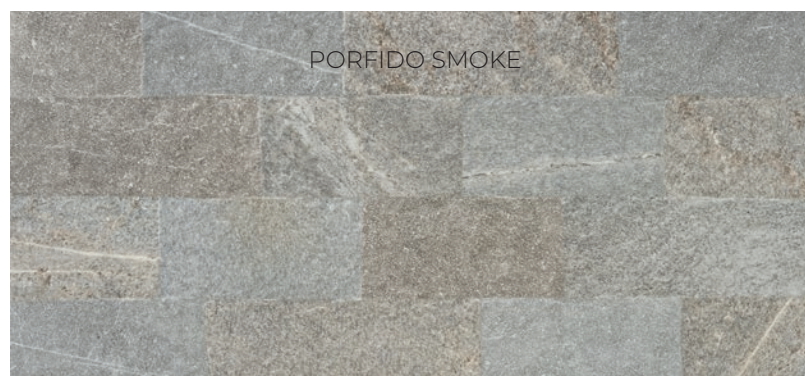

MATRICE WARM