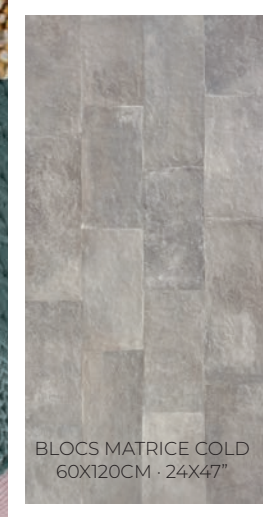

MIX 02  
Hydraulic Collection

VOLTE NOGAL  
Wood Collection

BOHO CHIC

**BLOCS**  
COLLECTION  
60x120CM - 24"x47"

BLOCS MATRICE COLD  
60X120CM - 24X47"

BOHO CHIC

**BLOCS**  
COLLECTION  
60x120CM · 24"x47"