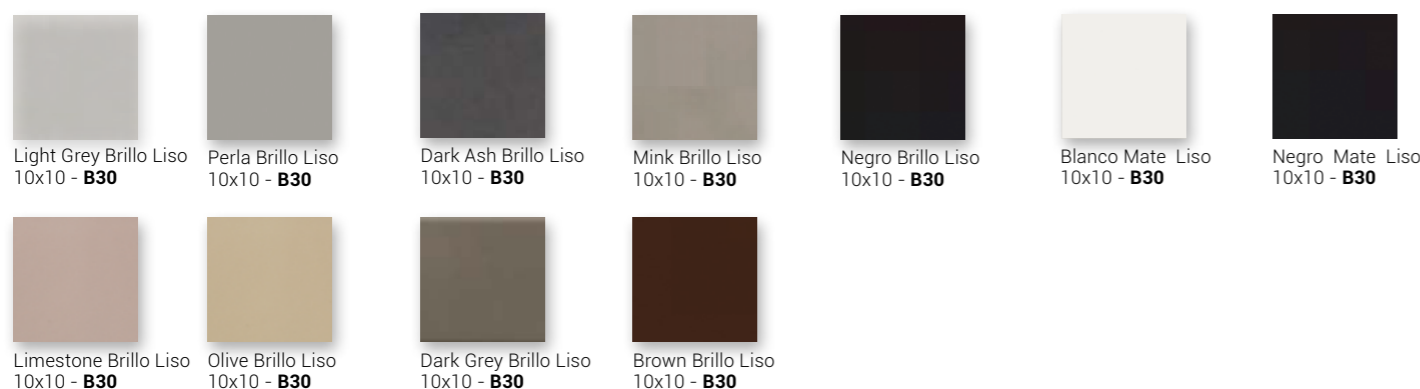

STUDIO
20x24
- 14 -

GRESITE
10x30
- 18 -

**HEXAGON
COLORS**
20x24
- 15 -

Be different..

ARLEQUIN

White Body – 10x10 / 4x4"

Brillo

Brillo

Base Mayestic Beige
10x30 - **B25**
12 different graphics

Base Mayestic Grey
10x30 - **B25**
12 different graphics

Base Mayestic Vision
10x30 - **B25**
12 different graphics

Decors

Decor Mayestic White
10x30 - **B24**
12 different graphics

Decor Mayestic Beige
10x30 - **B24**
12 different graphics

Decor Mayestic Grey
10x30 - **B24**
12 different graphics

Decor Mayestic Vision
10x30 - **B24**
12 different graphics

Decor Mayestic White Silver
10x30 - **B21**
12 different graphics

Pompeia Blanco
20x24 - **B08**
20 different graphics

Pompeia Gris
20x24 - **B08**
20 different graphics

Basalt White
20x24 - **B08**
12 different graphics

Basalt Beige
20x24 - **B08**
12 different graphics