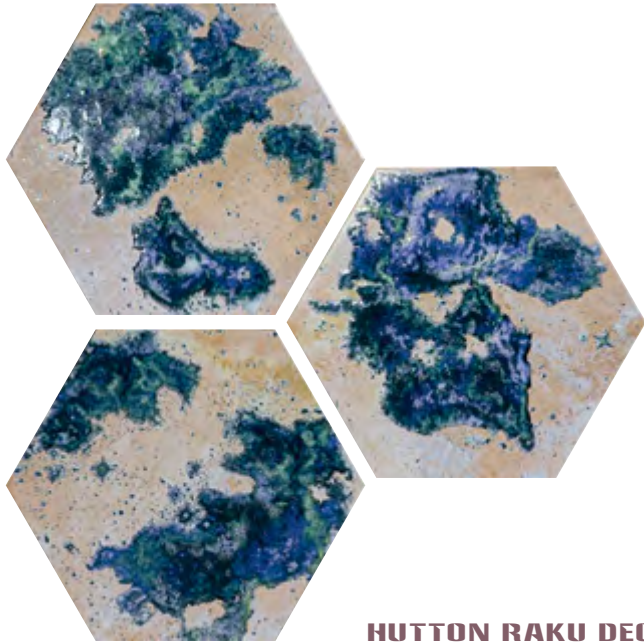

HUTTON RAKU DECOR Hexagon