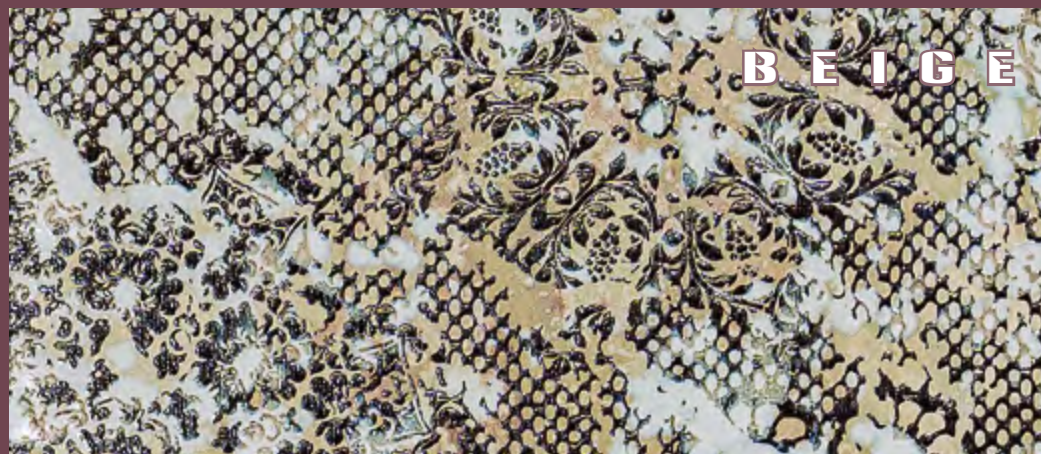

# INEDITA COLLECTION

sizes:

100x100 cm  
39.37'x 39.37'

50x100 cm  
19.69'x 39.37'

30x30 cm  
11.81'x11.81'

25x29 cm  
9.84'x11.42'

colors:  
03

thickness:  
10 mm